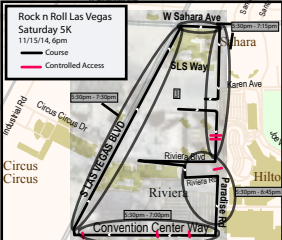

Rock n Roll Las Vegas

Saturday 5K

11/15/14, 6pm

— Course

— Controlled Access

Road Closures

RnR Las Vegas Sat 5K

Saturday, Nov 15, 2014 6pm Start time

(updated 7/25/2014)

Street Closed	Side	From	To	Closed	Opened
Paradise Rd	Southbound	Sahara Ave	Riviera Blvd	5:30 PM	7:15 PM
One southbound lane will stay open for traffic.					
Riviera Blvd	Whole Road	Paradise Rd	Las Vegas Blvd	5:30 PM	6:45 PM
Riviera Driveway	Whole Road	Riviera Blvd	Riviera Rd	5:30 PM	6:45 PM
Riviera Rd	Whole Road	Las Vegas Blvd	Paradise Rd	5:30 PM	6:45 PM
Paradise Rd	Southbound	Riviera Blvd	Convention Ctr	5:30 PM	6:45 PM
One southbound lane will stay open for traffic.					
Convention Center	Westbound	Paradise Rd	Las Vegas Blvd	5:30 PM	7:00 PM
One westbound lane will stay open for traffic.					
Las Vegas Blvd	Northbound	Convention Ctr	Sahara	5:30 PM	7:30 PM
One northbound lane will stay open for traffic.					
Sahara	Eastbound	Paradise Rd	Las Vegas Blvd	5:30 PM	7:15 PM
One eastbound lane will stay open for traffic.					