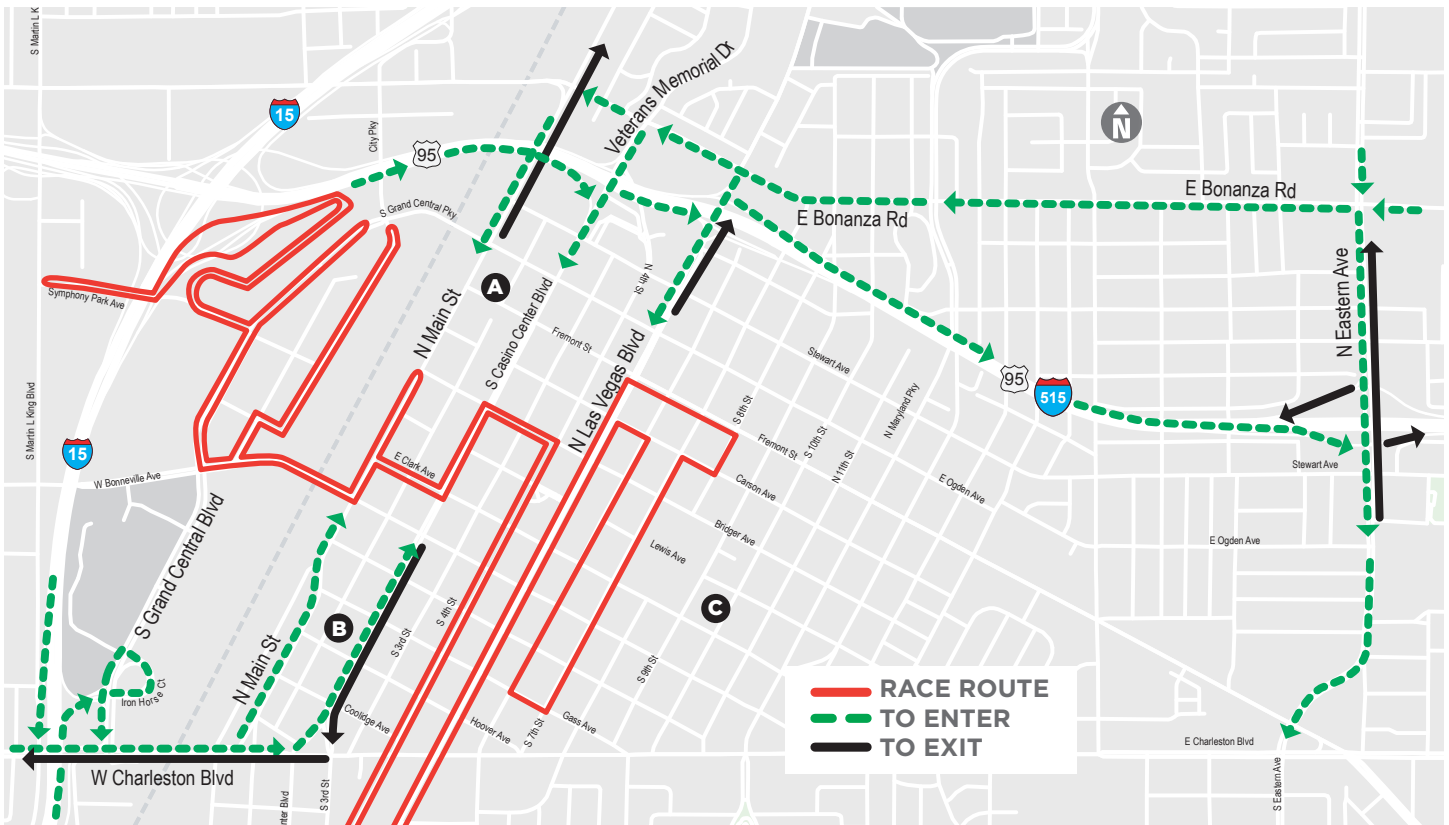

DOWNTOWN LAS VEGAS ALTERNATE ACCESS 2:30 PM - 10:00 PM

USE THESE DIRECTIONS TO AVOID ROAD CLOSURES AFTER 2:30PM ON 11/11/18

A NORTH OF CLARK AVE/WEST OF LAS VEGAS BLVD

To Exit: Use northbound Las Vegas Blvd to enter I-515/US 95 freeway OR travel north on Main Street and turn left on Washington Ave to enter the I-15 north or south. **To Enter:** Use I-515/US 95 north or south. From I-515/US 95 NORTH - you may exit at either N. Eastern Ave (exit 73) or Las Vegas Blvd (exit 75). From either exit, turn right (north) from the off ramp. Turn left on Bonanza Rd. Turn left on Casino Center Blvd to enter the area. From I-515/US 95 SOUTH - exit at either Casino Center Dr (exit 75B) or Las Vegas Blvd south (exit 75A). note: I-15 north and south connect to I-515/95 SOUTH.

B SOUTH OF CLARK AVE/ WEST OF 4TH AVE

To Exit: Use Casino Center Blvd. to reach Charleston Blvd. Travel west on Charleston Blvd and turn right onto Grand Central Pkwy to enter I-15 NORTH OR continue west on Charleston and turn left onto Martin Luther King Blvd to enter I-15 SOUTH. **To Enter:** From I-15 SOUTH, exit to Charleston Blvd. Turn left on Charleston and use Main St to enter the area. From I-15 NORTH, exit towards Charleston Blvd (41B), continue towards Grand Central Pkwy. Continue straight through the light onto Iron Horse Ct. From Iron Horse Ct, turn left onto Grand Central Pkwy and then left onto Charleston Blvd (east). Use Main St to enter the area. From EAST of Las Vegas Blvd - travel west on Desert Inn Rd. Turn

right on Valley View Rd. Turn right onto Charleston and use Casino Center Blvd. to enter the area (not pictured on the map).

C EAST OF LAS VEGAS BLVD

To Exit: Use northbound Eastern Ave to reach I-515/ US 95 north or south OR use westbound Desert Inn Rd to reach the Westside of Las Vegas Blvd.