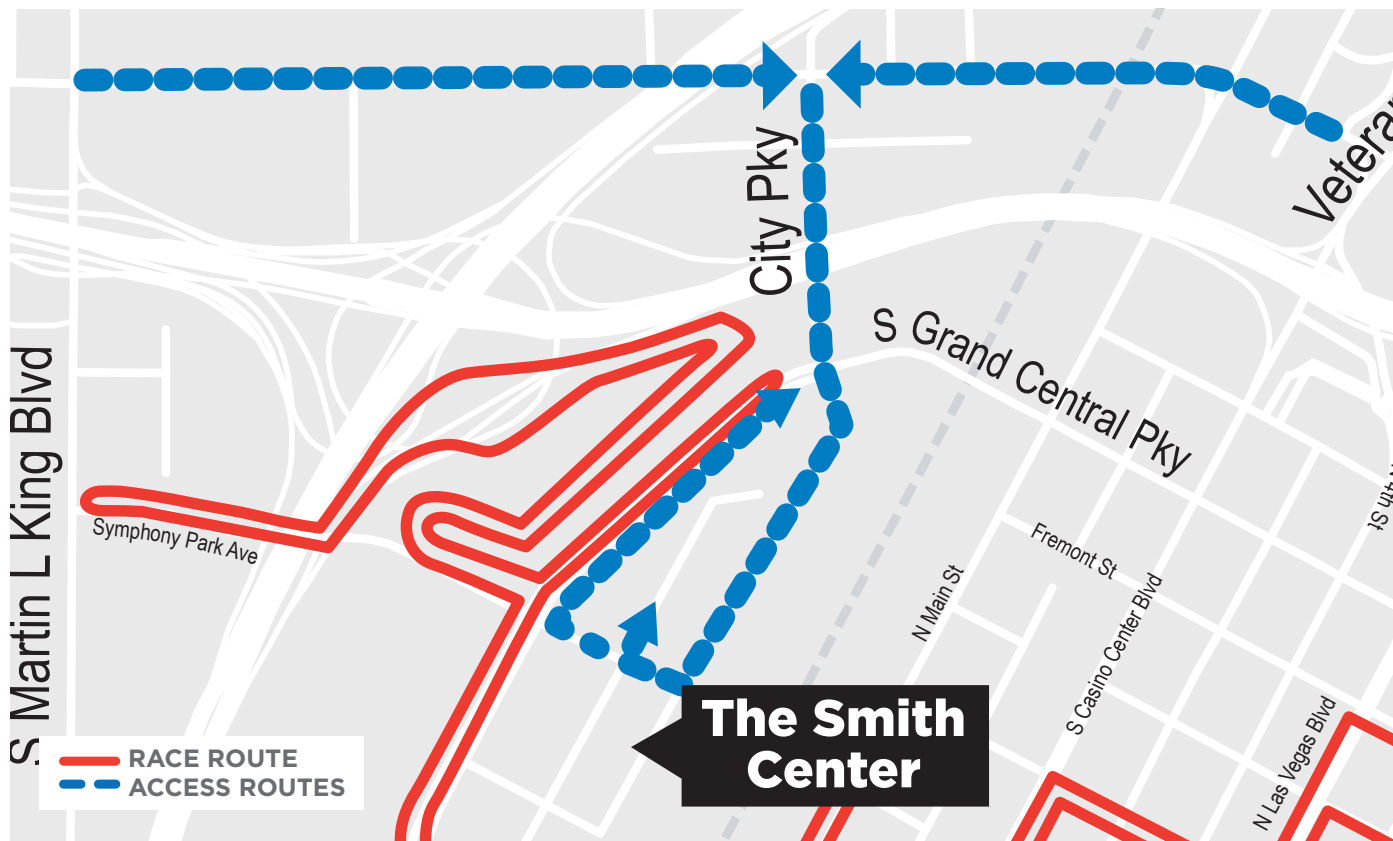

### 1 FROM SOUTHBOUND I-15:

- Take Exit 44 to Washington Ave towards D St/ City Pkwy
- Continue straight to D St and turn left onto D St
- Merge to the right onto D St Connector
- Merge left onto N City Pkwy
- Continue to Smith Center

### 2 FROM NORTHBOUND I-15:

- Take Exit 43 to D St
- Turn right onto D St Connector
- Merge left onto N City Pkwy
- Continue to Smith Center

### 4 FROM S 515/ 93/ 95:

- Exit 75B to Casino Center and turn right.
- Turn right on Ogden Ave
- Straight on Ogden to Grand Central to Smith Center

For more information or help with alternate directions please visit: [RunRocknRoll.com/en/events/las-vegas/the-races/road-closures](http://RunRocknRoll.com/en/events/las-vegas/the-races/road-closures)  
Subject to change.

# SURFACE STREET ACCESS TO THE SMITH CENTER

At 5:30pm the roads south of the Smith Center will be closed and motorists will need to follow these directions to the Smith Center.