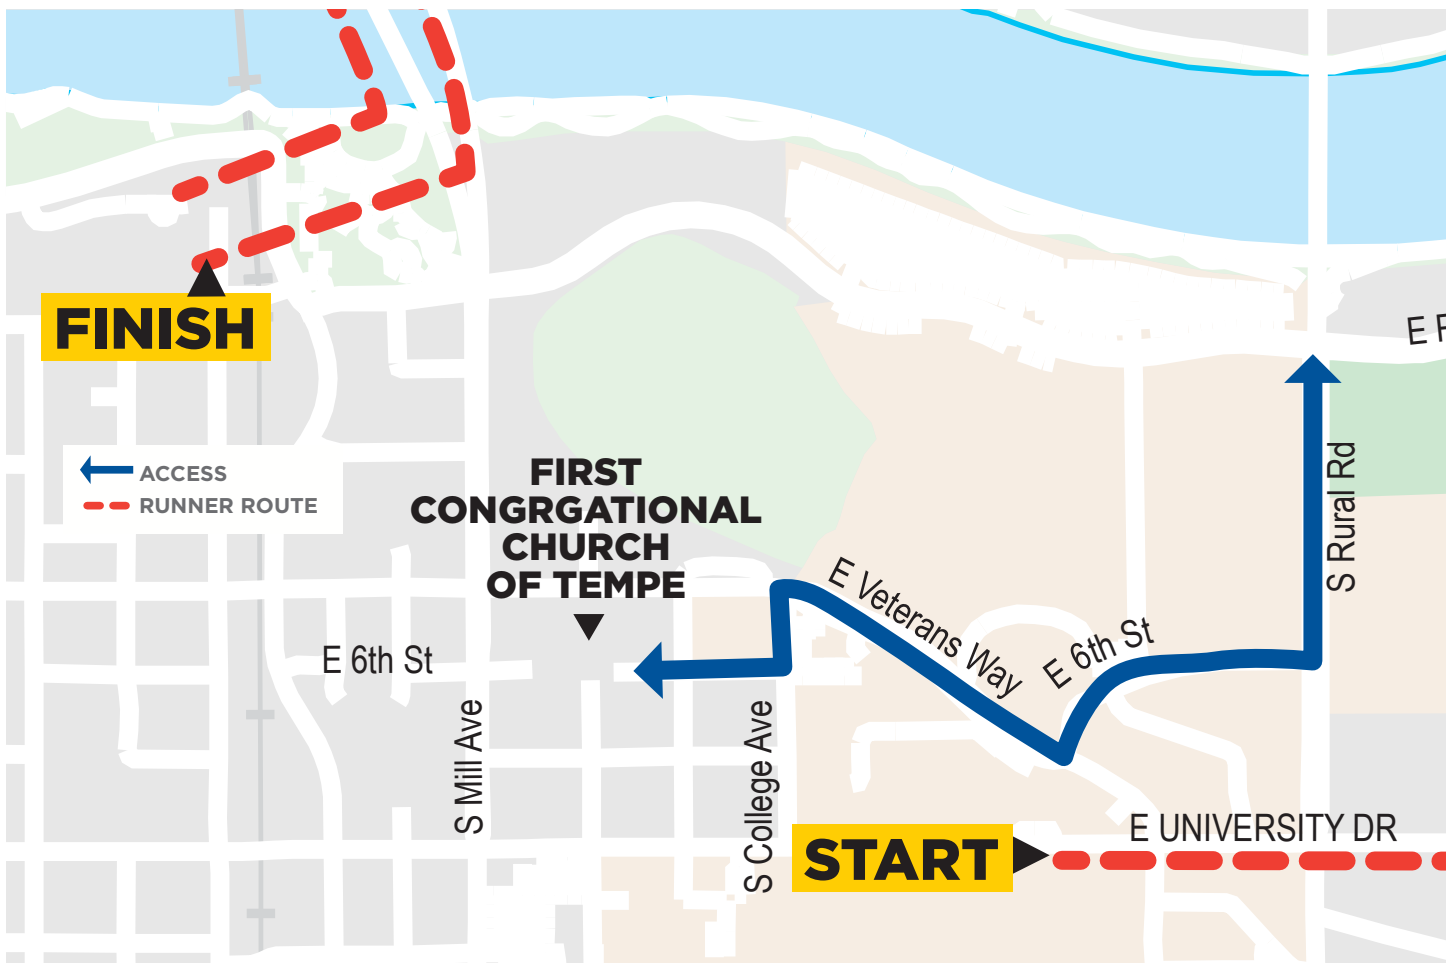

# FIRST CONGREGATIONAL CHURCH OF TEMPE

Important Driving Directions

## ACCESS IN & OUT ALL DAY:

- 202 to Rural Rd.
- Rural Rd. south to E 6th St, turn right
- Right on E Veterans Way
- Left on College
- Right on 6th St

## RESTRICTIONS:

- Mill Ave closed from Rio Salado to University until 10:00AM
- Rural Rd at Univerisity closed until 10:00AM