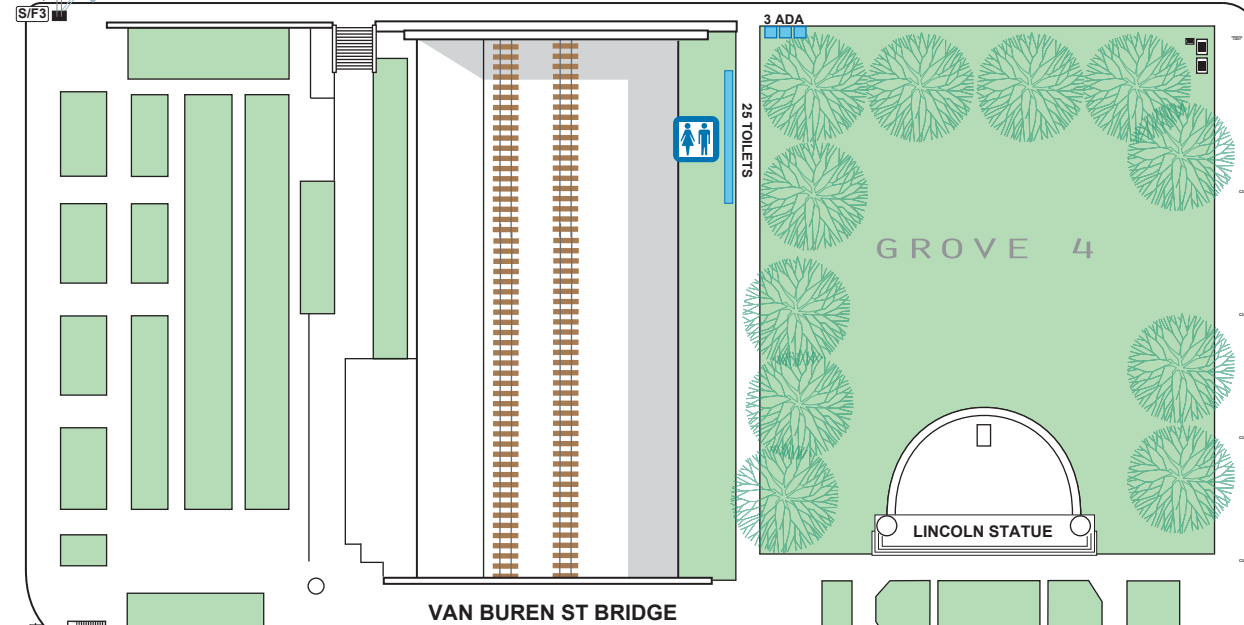

S COLUMBUS DR

ART INSTITUTE
of CHICAGO

GROVE 4

LINCOLN STATUE

VAN BUREN ST BRIDGE

LAKESHORE DR

FINISH: on Columbus Dr at Congress Pkwy, 63'6" North of light pole C421.

FINISH: on Columbus Dr South of Congress Pkwy, 52'6" North of light pole C531.

Key

- HALF MARATHON COURSE
- The SECURE ZONE
- OPERATIONAL AREAS
- GEAR CHECK AREA
- VIP AREAS
- MEDICAL AREAS
- 4' EVENT FENCE
- 6' EVENT FENCE
- TOILETS
- GENERATOR
- CGI GENERATOR

50 0 100 300 SCALE IN FEET