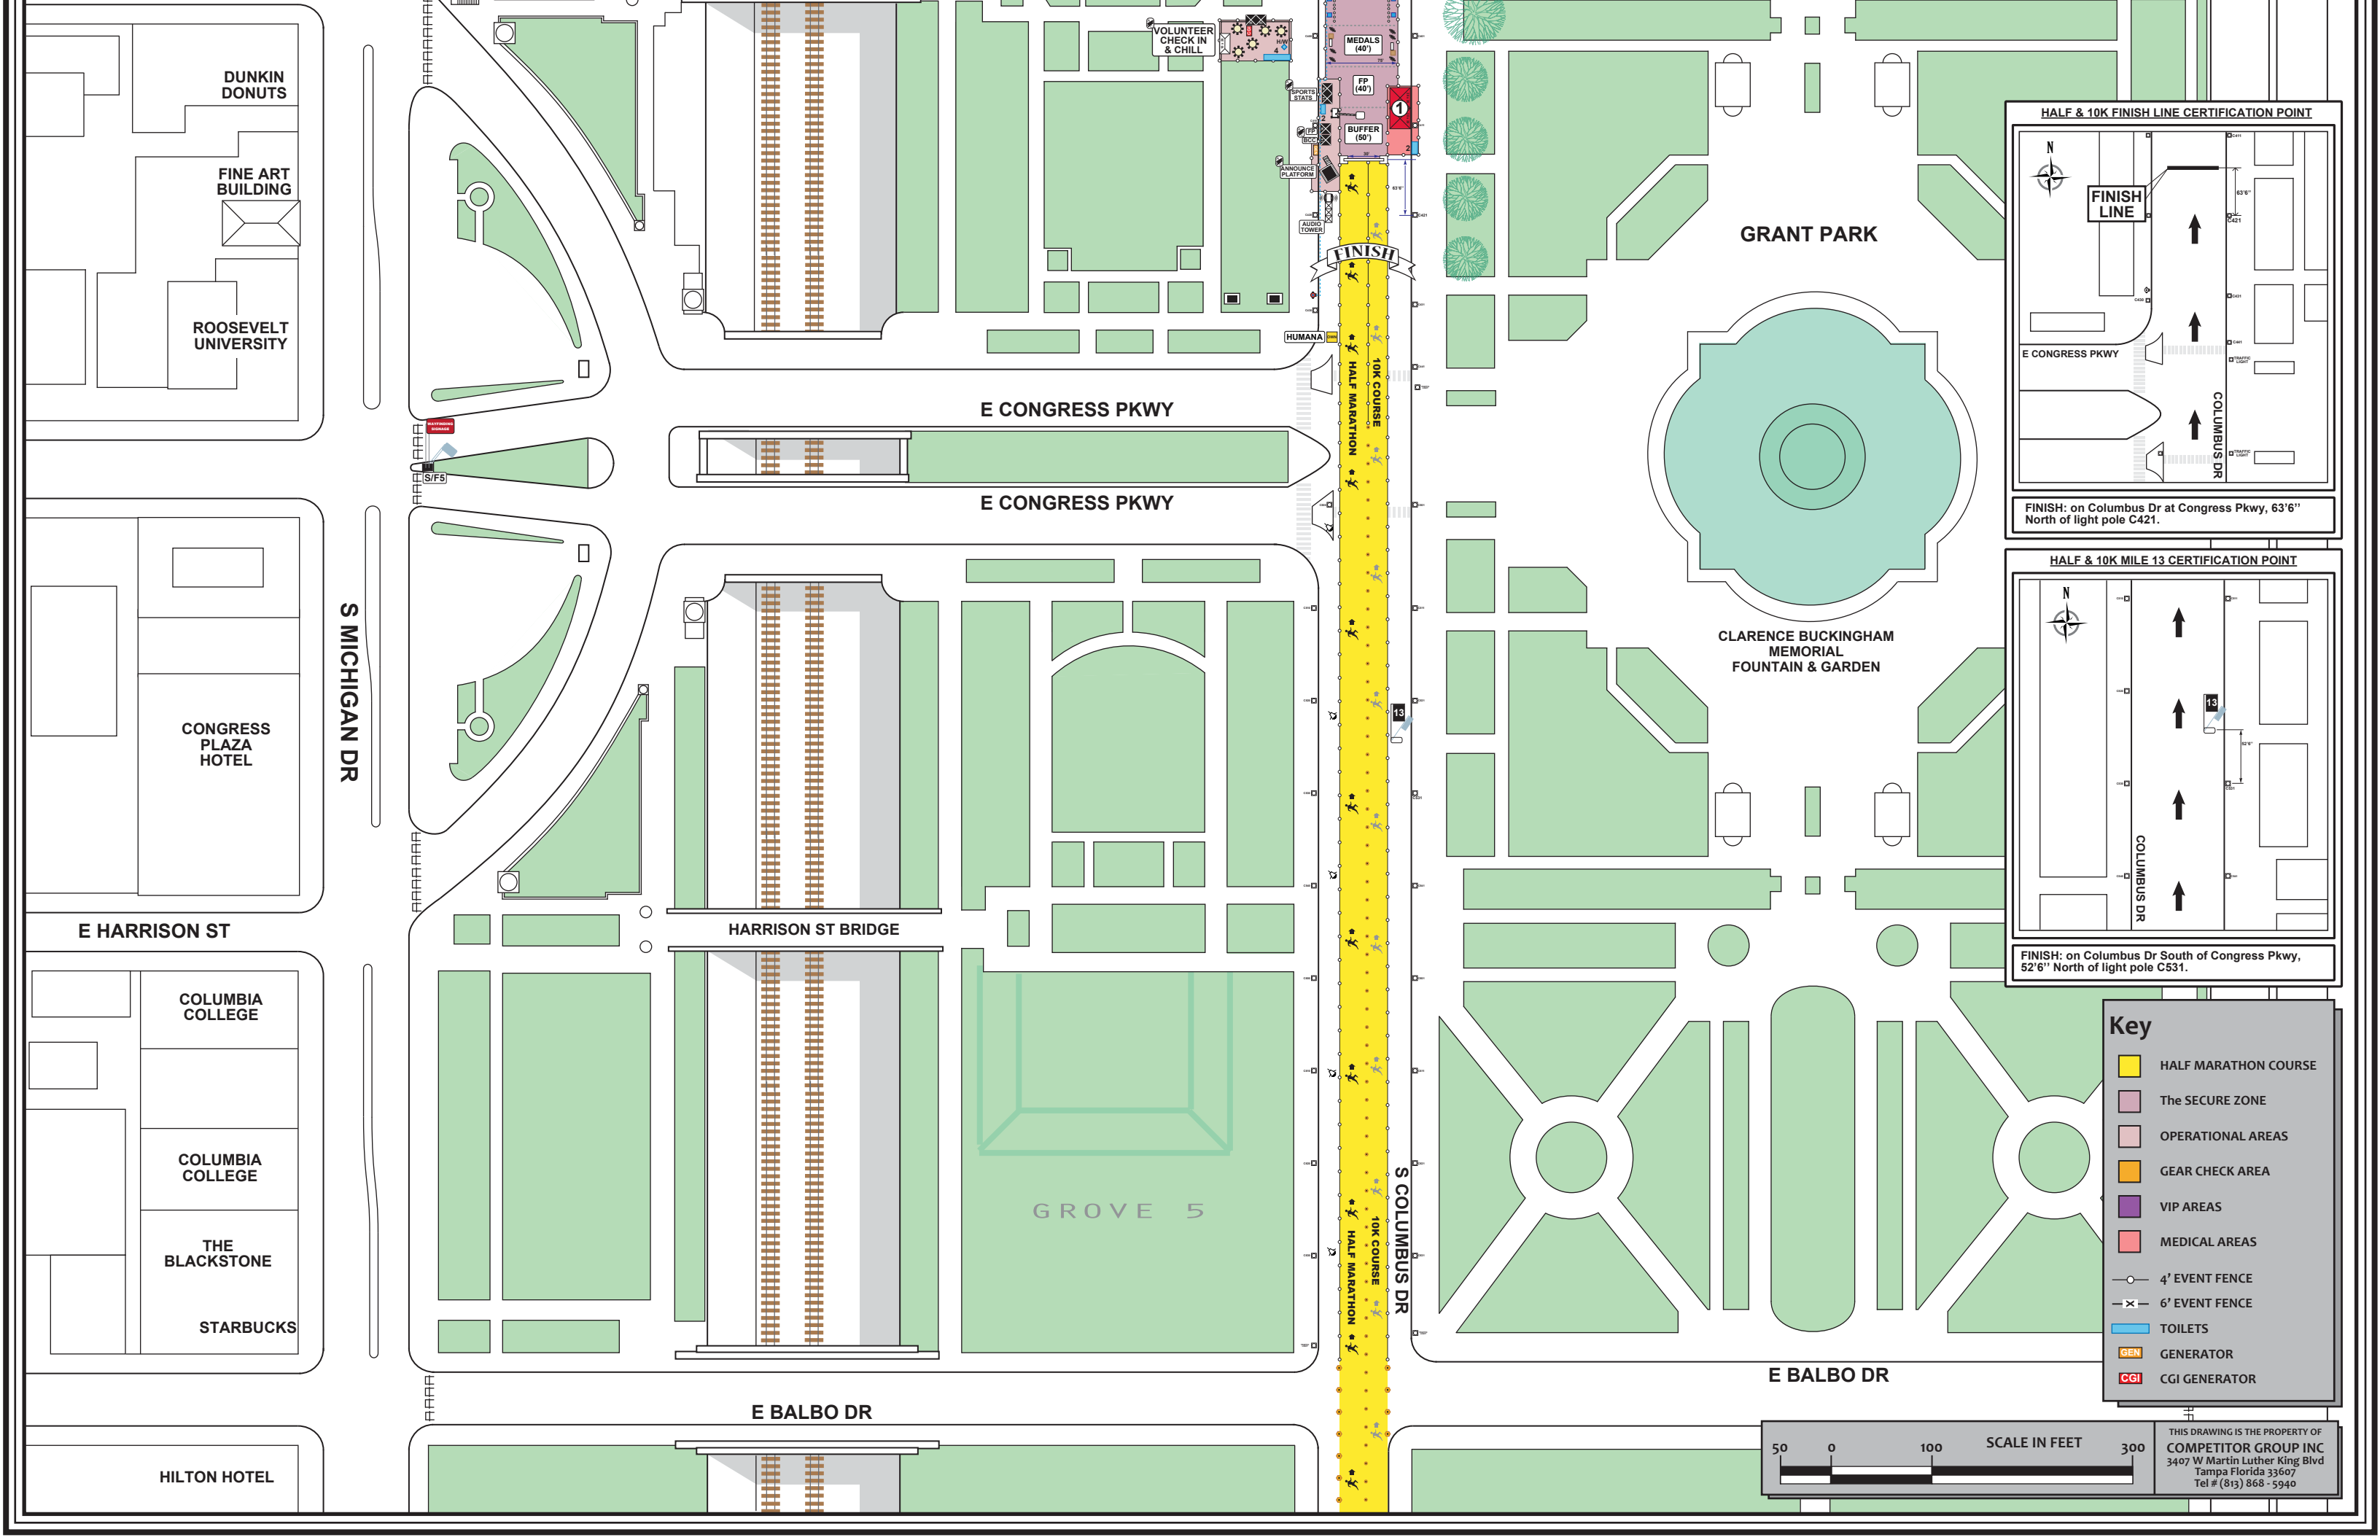

Humana Rock'n'Roll MARATHON & 1/2 CHICAGO

104 S MICHIGAN
MACLEAN CENTER
AI of CHICAGO
COSI
SUBWAY
BENNIGANS

E ADAMS ST

200 S MICHIGAN

ORCHESTRA HALL

RAILWAY EXCHANGE

E JACKSON DR

310 S MICHIGAN

332 S MICHIGAN

CAFE BACI

E VAN BUREN ST

S MICHIGAN DR

Sunday July 21 2019
COLUMBUS DRIVE &
BUTLER FIELD

Drawing Dated - 07/09/19
Version 1.3
The FINISH LINE
VENUE

E MONROE DR

ART INSTITUTE
of CHICAGO

S COLUMBUS DR

ART INSTITUTE
of CHICAGO

GROVE 4

LINCOLN STATUE

VAN BUREN ST BRIDGE

LAKESHORE DR

FINISH: on Columbus Dr at Congress Pkwy, 63'6" North of light pole C421.

FINISH: on Columbus Dr South of Congress Pkwy, 52'6" North of light pole C531.

Key

- HALF MARATHON COURSE
- The SECURE ZONE
- OPERATIONAL AREAS
- GEAR CHECK AREA
- VIP AREAS
- MEDICAL AREAS
- 4' EVENT FENCE
- 6' EVENT FENCE
- TOILETS
- GENERATOR
- CGI GENERATOR

50 0 100 300 SCALE IN FEET