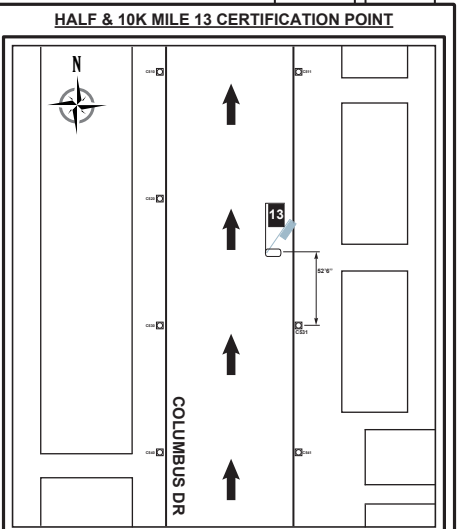

S COLUMBUS DR

ART INSTITUTE
of CHICAGO

GROVE 4

LINCOLN STATUE

VAN BUREN ST BRIDGE

LAKESHORE DR

FINISH: on Columbus Dr at Congress Pkwy, 63'6" North of light pole C421.

FINISH: on Columbus Dr South of Congress Pkwy, 52'6" North of light pole C531.

Key

- HALF MARATHON COURSE
- The SECURE ZONE
- OPERATIONAL AREAS
- GEAR CHECK AREA
- VIP AREAS
- MEDICAL AREAS
- 4' EVENT FENCE
- 6' EVENT FENCE
- TOILETS
- GENERATOR
- CGI GENERATOR

50 0 100 300 SCALE IN FEET