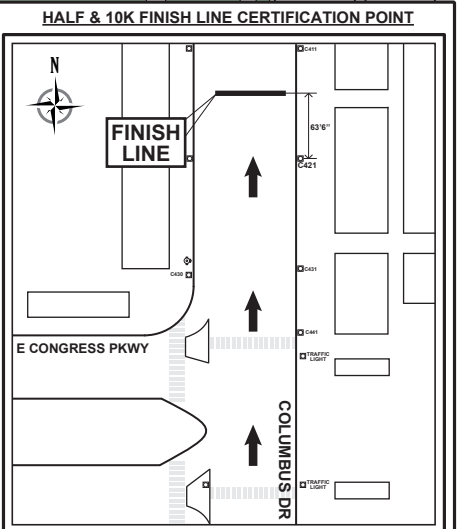

332 S MICHIGAN

CAFE BACI

E VAN BUREN ST

S MICHIGAN DR

Sunday July 21 2019
COLUMBUS DRIVE &
BUTLER FIELD

Drawing Dated - 07/09/19
Version 1.3
The FINISH LINE
VENUE

E MONROE DR

ART INSTITUTE
of CHICAGO

S COLUMBUS DR

ART INSTITUTE
of CHICAGO

GROVE 4

LINCOLN STATUE

VAN BUREN ST BRIDGE

LAKESHORE DR

FINISH: on Columbus Dr at Congress Pkwy, 63'6" North of light pole C421.

FINISH: on Columbus Dr South of Congress Pkwy, 52'6" North of light pole C531.

Key

- HALF MARATHON COURSE
- The SECURE ZONE
- OPERATIONAL AREAS
- GEAR CHECK AREA
- VIP AREAS
- MEDICAL AREAS
- 4' EVENT FENCE
- 6' EVENT FENCE
- TOILETS
- GENERATOR
- CGI GENERATOR

50 0 100 300 SCALE IN FEET