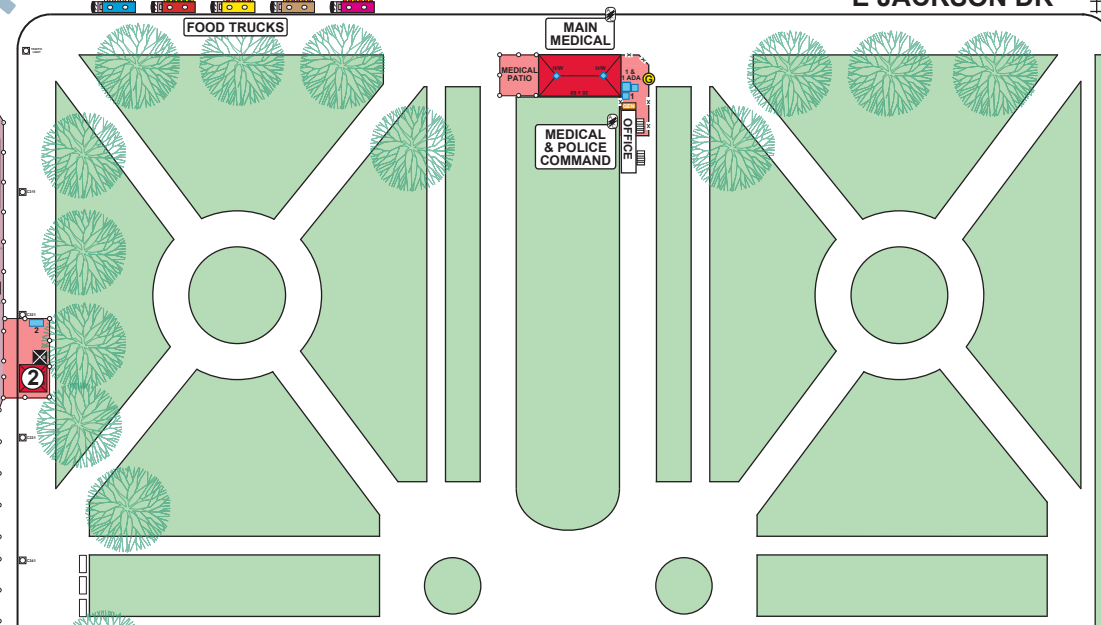

Humana Rock'n'Roll MARATHON & 1/2 CHICAGO

104 S MICHIGAN
MACLEAN CENTER
AI of CHICAGO
COSI
SUBWAY
BENNIGANS

E ADAMS ST

200 S MICHIGAN

ORCHESTRA HALL

RAILWAY EXCHANGE

E JACKSON DR

310 S MICHIGAN

332 S MICHIGAN

CAFE BACI

E VAN BUREN ST

S MICHIGAN DR

Sunday July 21 2019
COLUMBUS DRIVE &
BUTLER FIELD

Drawing Dated - 07/09/19
Version 1.3
The FINISH LINE
VENUE

E MONROE DR

ART INSTITUTE
of CHICAGO

S COLUMBUS DR

ART INSTITUTE
of CHICAGO

GROVE 4

LINCOLN STATUE

VAN BUREN ST BRIDGE

LAKESHORE DR

FINISH: on Columbus Dr at Congress Pkwy, 63'6" North of light pole C421.

FINISH: on Columbus Dr South of Congress Pkwy, 52'6" North of light pole C531.

Key

- HALF MARATHON COURSE
- The SECURE ZONE
- OPERATIONAL AREAS
- GEAR CHECK AREA
- VIP AREAS
- MEDICAL AREAS
- 4' EVENT FENCE
- 6' EVENT FENCE
- TOILETS
- GENERATOR
- CGI GENERATOR

50 0 100 300 SCALE IN FEET