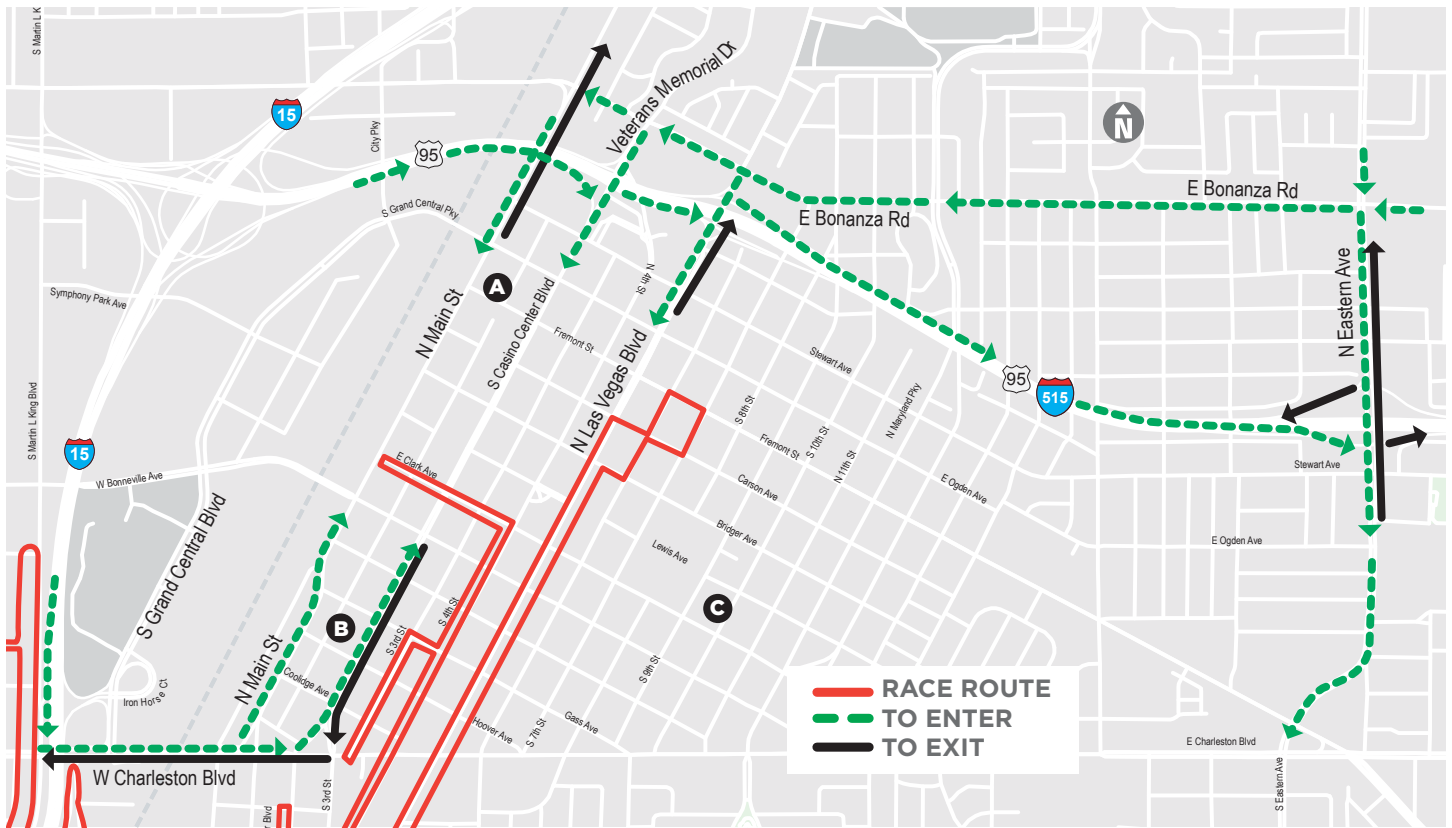

DOWNTOWN LAS VEGAS ALTERNATE ACCESS 2:30 PM - 10:00 PM

USE THESE DIRECTIONS TO AVOID ROAD CLOSURES AFTER 2:30PM ON 11/17/19

A NORTH OF CLARK AVE/WEST OF LAS VEGAS BLVD

To Exit: Use northbound Las Vegas Blvd to enter I-515/US 95 freeway OR travel north on Main Street and turn left on Washington Ave to enter the I-15 north or south. **To Enter:** Use I-515/US 95 north or south. From I-515/US 95 NORTH - you may exit at either N. Eastern Ave (exit 73) or Las Vegas Blvd (exit 75). From either exit, turn right (north) from the off ramp. Turn left on Bonanza Rd. Turn left on Casino Center Blvd to enter the area. From I-515/US 95 SOUTH - exit at either Casino Center Dr (exit 75B) or Las Vegas Blvd south (exit 75A). note: I-15 north and south connect to I-515/95 SOUTH.

B SOUTH OF CLARK AVE/ WEST OF 4TH AVE

To Exit: Use Main Street to reach Charleston Blvd. Travel West on Charleston Blvd to enter I-15 NORTH or I-15 SOUTH.

To Enter: From I-15 SOUTH, exit to Charleston Blvd. Turn left on Charleston and use Main St to enter the area. From I-15 NORTH, exit towards Charleston Blvd (41), turn right onto Grand Central Pkwy and then left onto Charleston Blvd (east). Use Main St to enter the area. From EAST of Las Vegas Blvd - travel west on Desert Inn Rd. Turn right on Valley View Rd. Turn right onto Charleston and use Casino Center Blvd. to enter the area (not pictured on the map).

C EAST OF LAS VEGAS BLVD

To Exit: Use northbound Eastern Ave to reach I-515/ US 95 north or south OR use westbound Desert Inn Rd to reach the Westside of Las Vegas Blvd.

To Enter: Use I-515/ US 95 north or south and exit to southbound Eastern Ave to enter the area OR use eastbound Desert Inn Rd if you are approaching from the Westside of Las Vegas Blvd. Other major roads on the east side of Las Vegas Blvd will be open to traffic such as : Maryland Pkwy, Eastbound Sahara, and Eastbound Charleston.