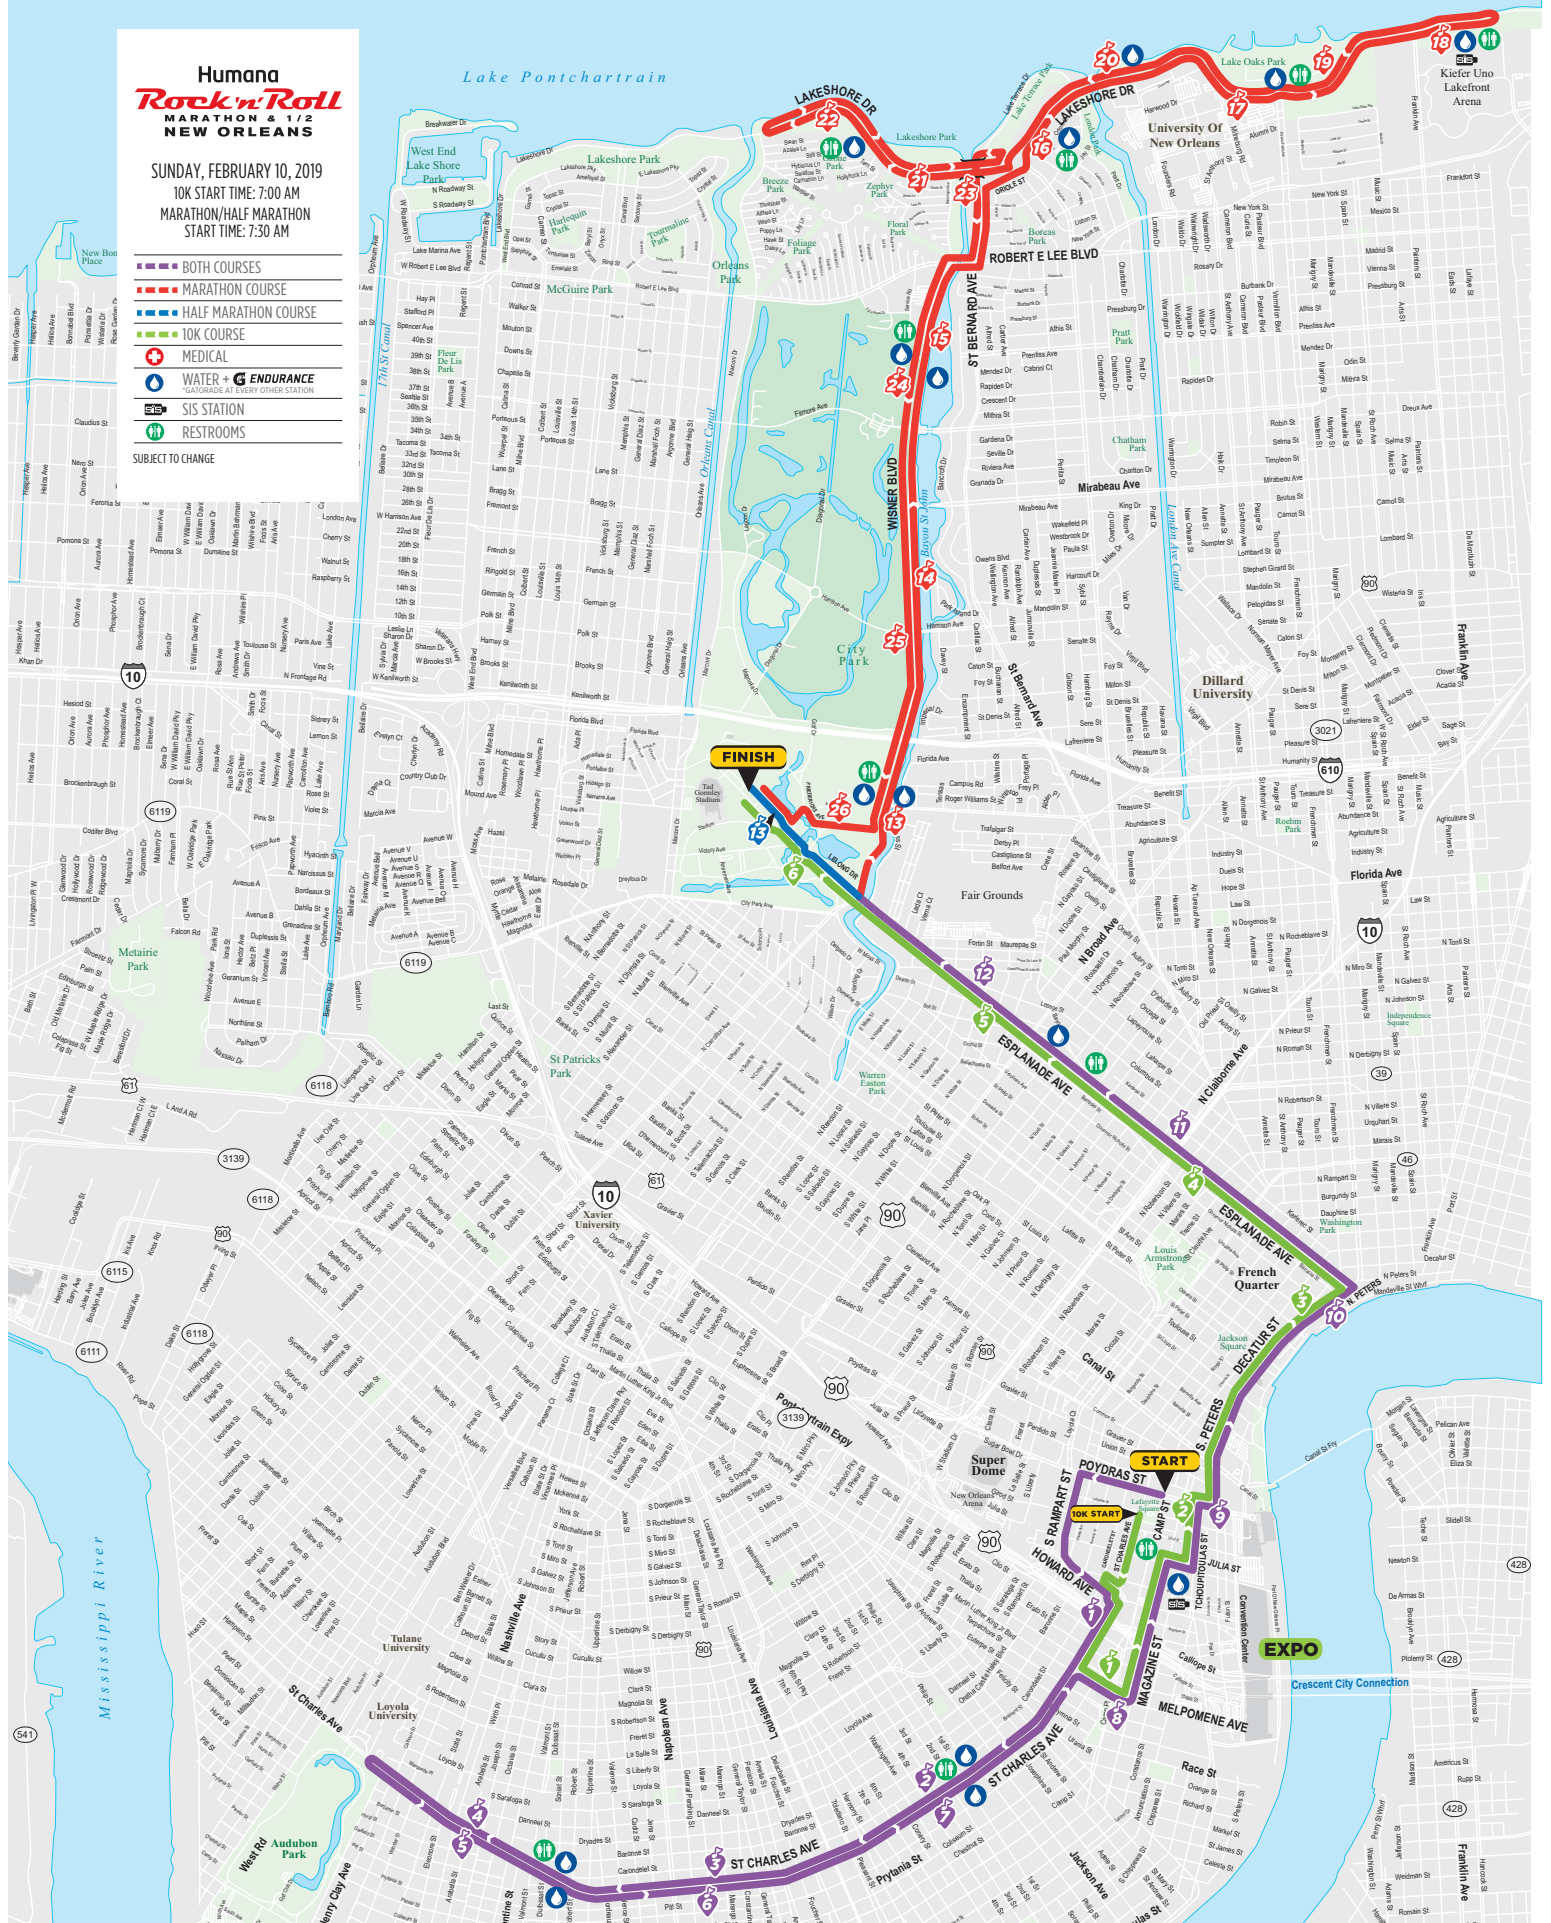

Humana Rock n' Roll MARATHON & 1/2 NEW ORLEANS

SUNDAY, FEBRUARY 10, 2019
 10K START TIME: 7:00 AM
 MARATHON/HALF MARATHON
 START TIME: 7:30 AM

- BOTH COURSES
 - MARATHON COURSE
 - HALF MARATHON COURSE
 - 10K COURSE
 - + MEDICAL
 - + WATER + G ENDURANCE
 - + SIS STATION
 - + RESTROOMS
- SUBJECT TO CHANGE

FINISH

START

EXPO

Lake Pontchartrain

Mississippi River

Kieler Uno Lakefront Arena

Dillard University

St. Patrick's Park

Loyola University

Super Dome

French Quarter

Warren Audubon Park

Crescent City Connection