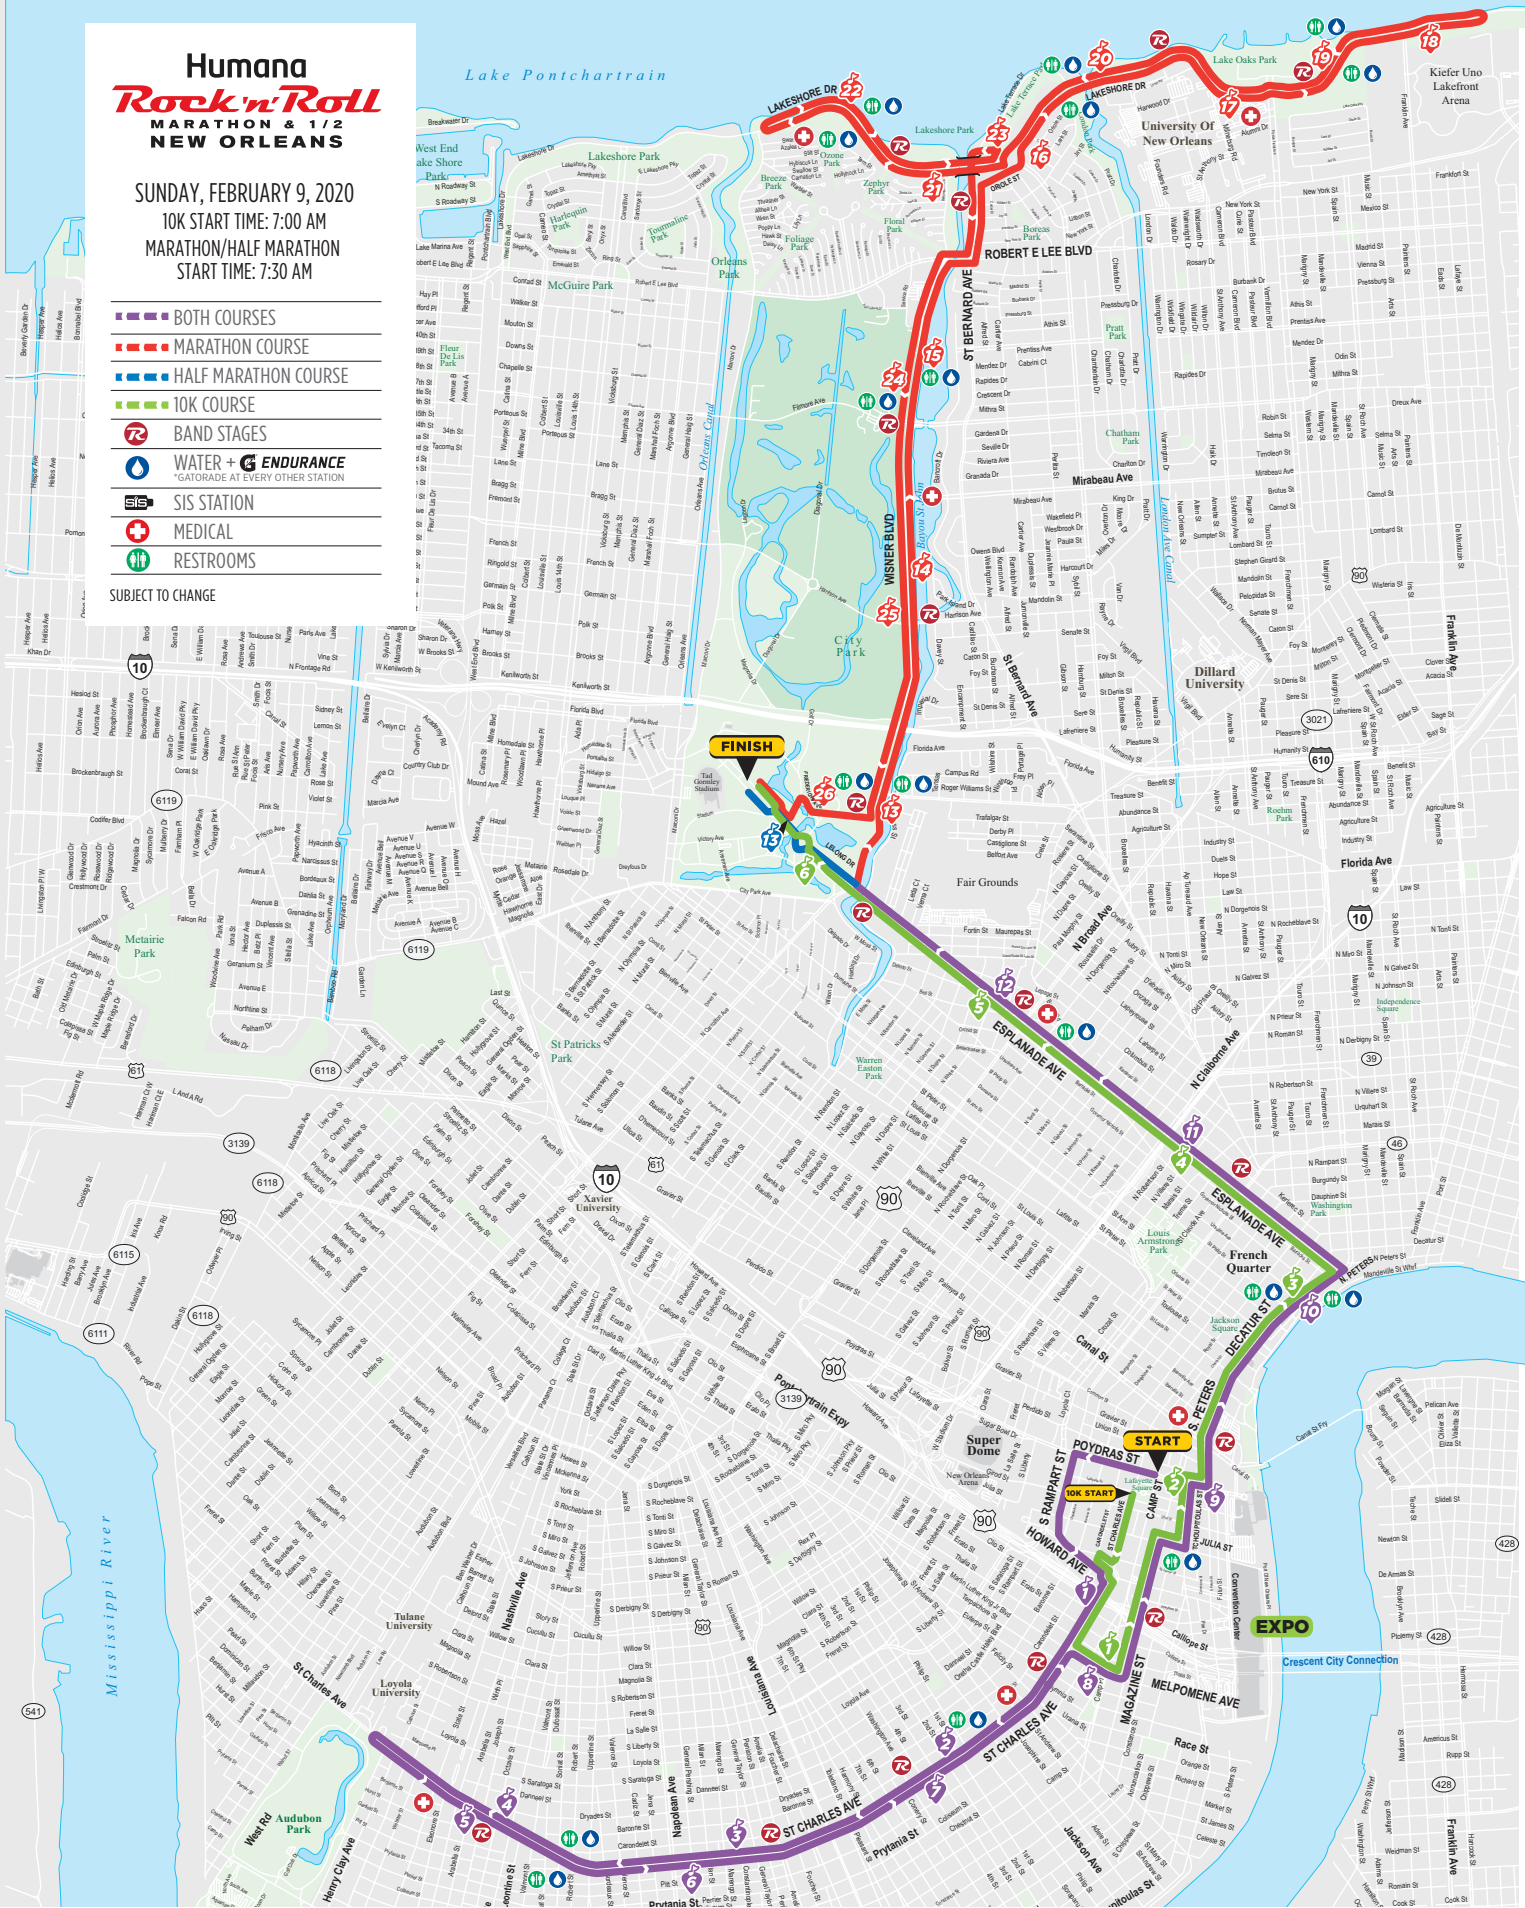

# Humana Rock n' Roll MARATHON & 1/2 NEW ORLEANS

SUNDAY, FEBRUARY 9, 2020  
 10K START TIME: 7:00 AM  
 MARATHON/HALF MARATHON  
 START TIME: 7:30 AM

- BOTH COURSES
- MARATHON COURSE
- HALF MARATHON COURSE
- 10K COURSE
- Ⓡ BAND STAGES
- Ⓢ WATER + Ⓢ ENDURANCE  
GATORADE AT EVERY OTHER STATION
- Ⓢ SIS STATION
- + MEDICAL
- Ⓢ RESTROOMS

SUBJECT TO CHANGE

Lake Pontchartrain

**FINISH**

**START**

**10K START**

**EXPO**