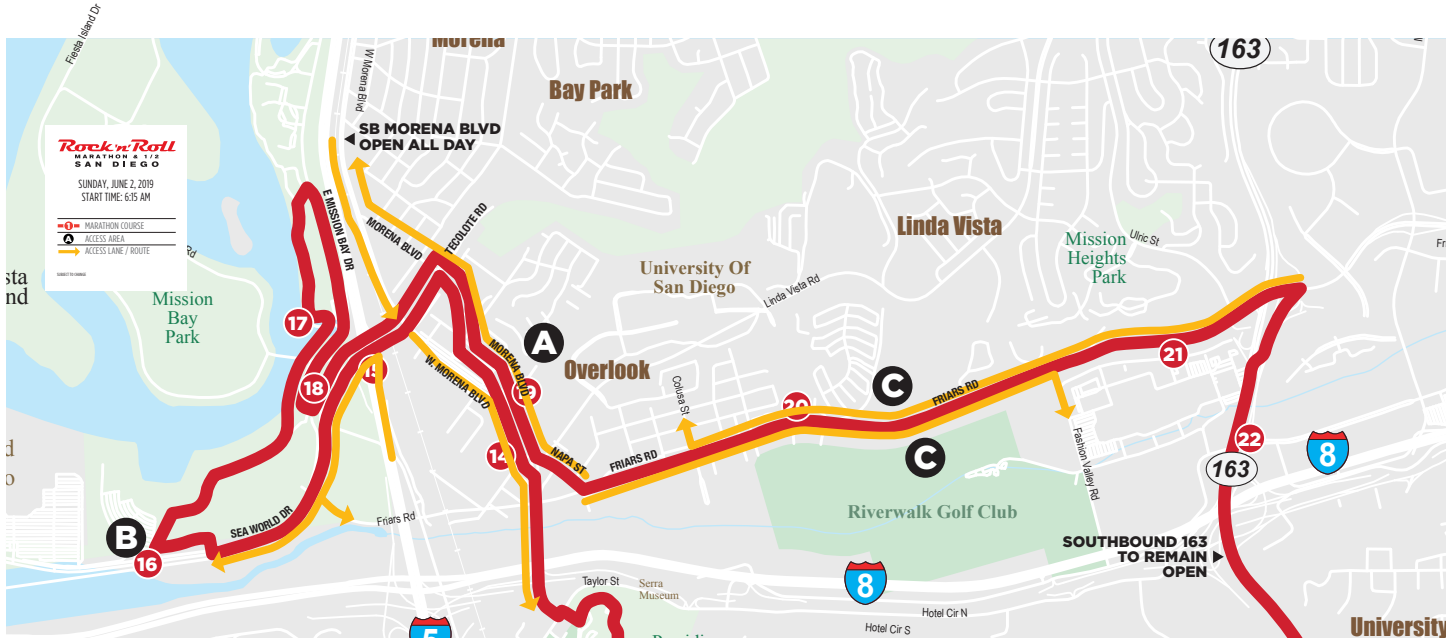

## **A** MORENA- 6:00AM TO 1:00 PM

**OUTBOUND:** From the northeast side of Morena Blvd, enter the provided northbound access lane on Morena Blvd. Continue north on Morena Blvd. Follow signs for I-5.

**INBOUND:** From I-5, exit Garnet and go east on Balboa Ave. Turn right at Genessee Ave. Turn right at Linda Vista Rd., right on Napa St, right on Morena Blvd. From SR-163: Exit Genessee Ave and go west. Turn left on Linda Vista Rd. Turn right on Napa St. Turn right on Morena Blvd into provided access lane.

## **B** MISSION BAY - 6:00 AM TO 1:00 PM

**OUTBOUND:** Use eastbound SeaWorld Dr to enter I-5 South **OR** use westbound Sea World Dr and follow signs for I-8 east and west.

**INBOUND:** From I-5 North, exit west to SeaWorld Dr (vehicle access lane provided to westbound Sea World Dr ONLY, no access to eastbound Tecolote) **OR** use I-8 West and exit towards Mission Bay Dr.

## **C** FRIARS ROAD - 6:00 AM TO 1:45 PM

**NORTHSIDE OF FRIARS - OUTBOUND:** travel westbound on Friars Rd. Turn right on Colusa St. Turn right on Linda Vista Rd. Turn right on Genessee Ave to enter SR-163 north or south.

**SOUTHSIDE OF FRIARS- OUTBOUND:** The bike lane on the south side of Friars Rd will be used as an eastbound vehicle exit route. Turn right on Fashion Valley Rd.

**SOUTHSIDE OF FRIARS - INBOUND:** From I-5 north, exit west on Sea World Dr. Turn left onto Friars Rd. Be prepared to speak to officer on site and share your intended destination.