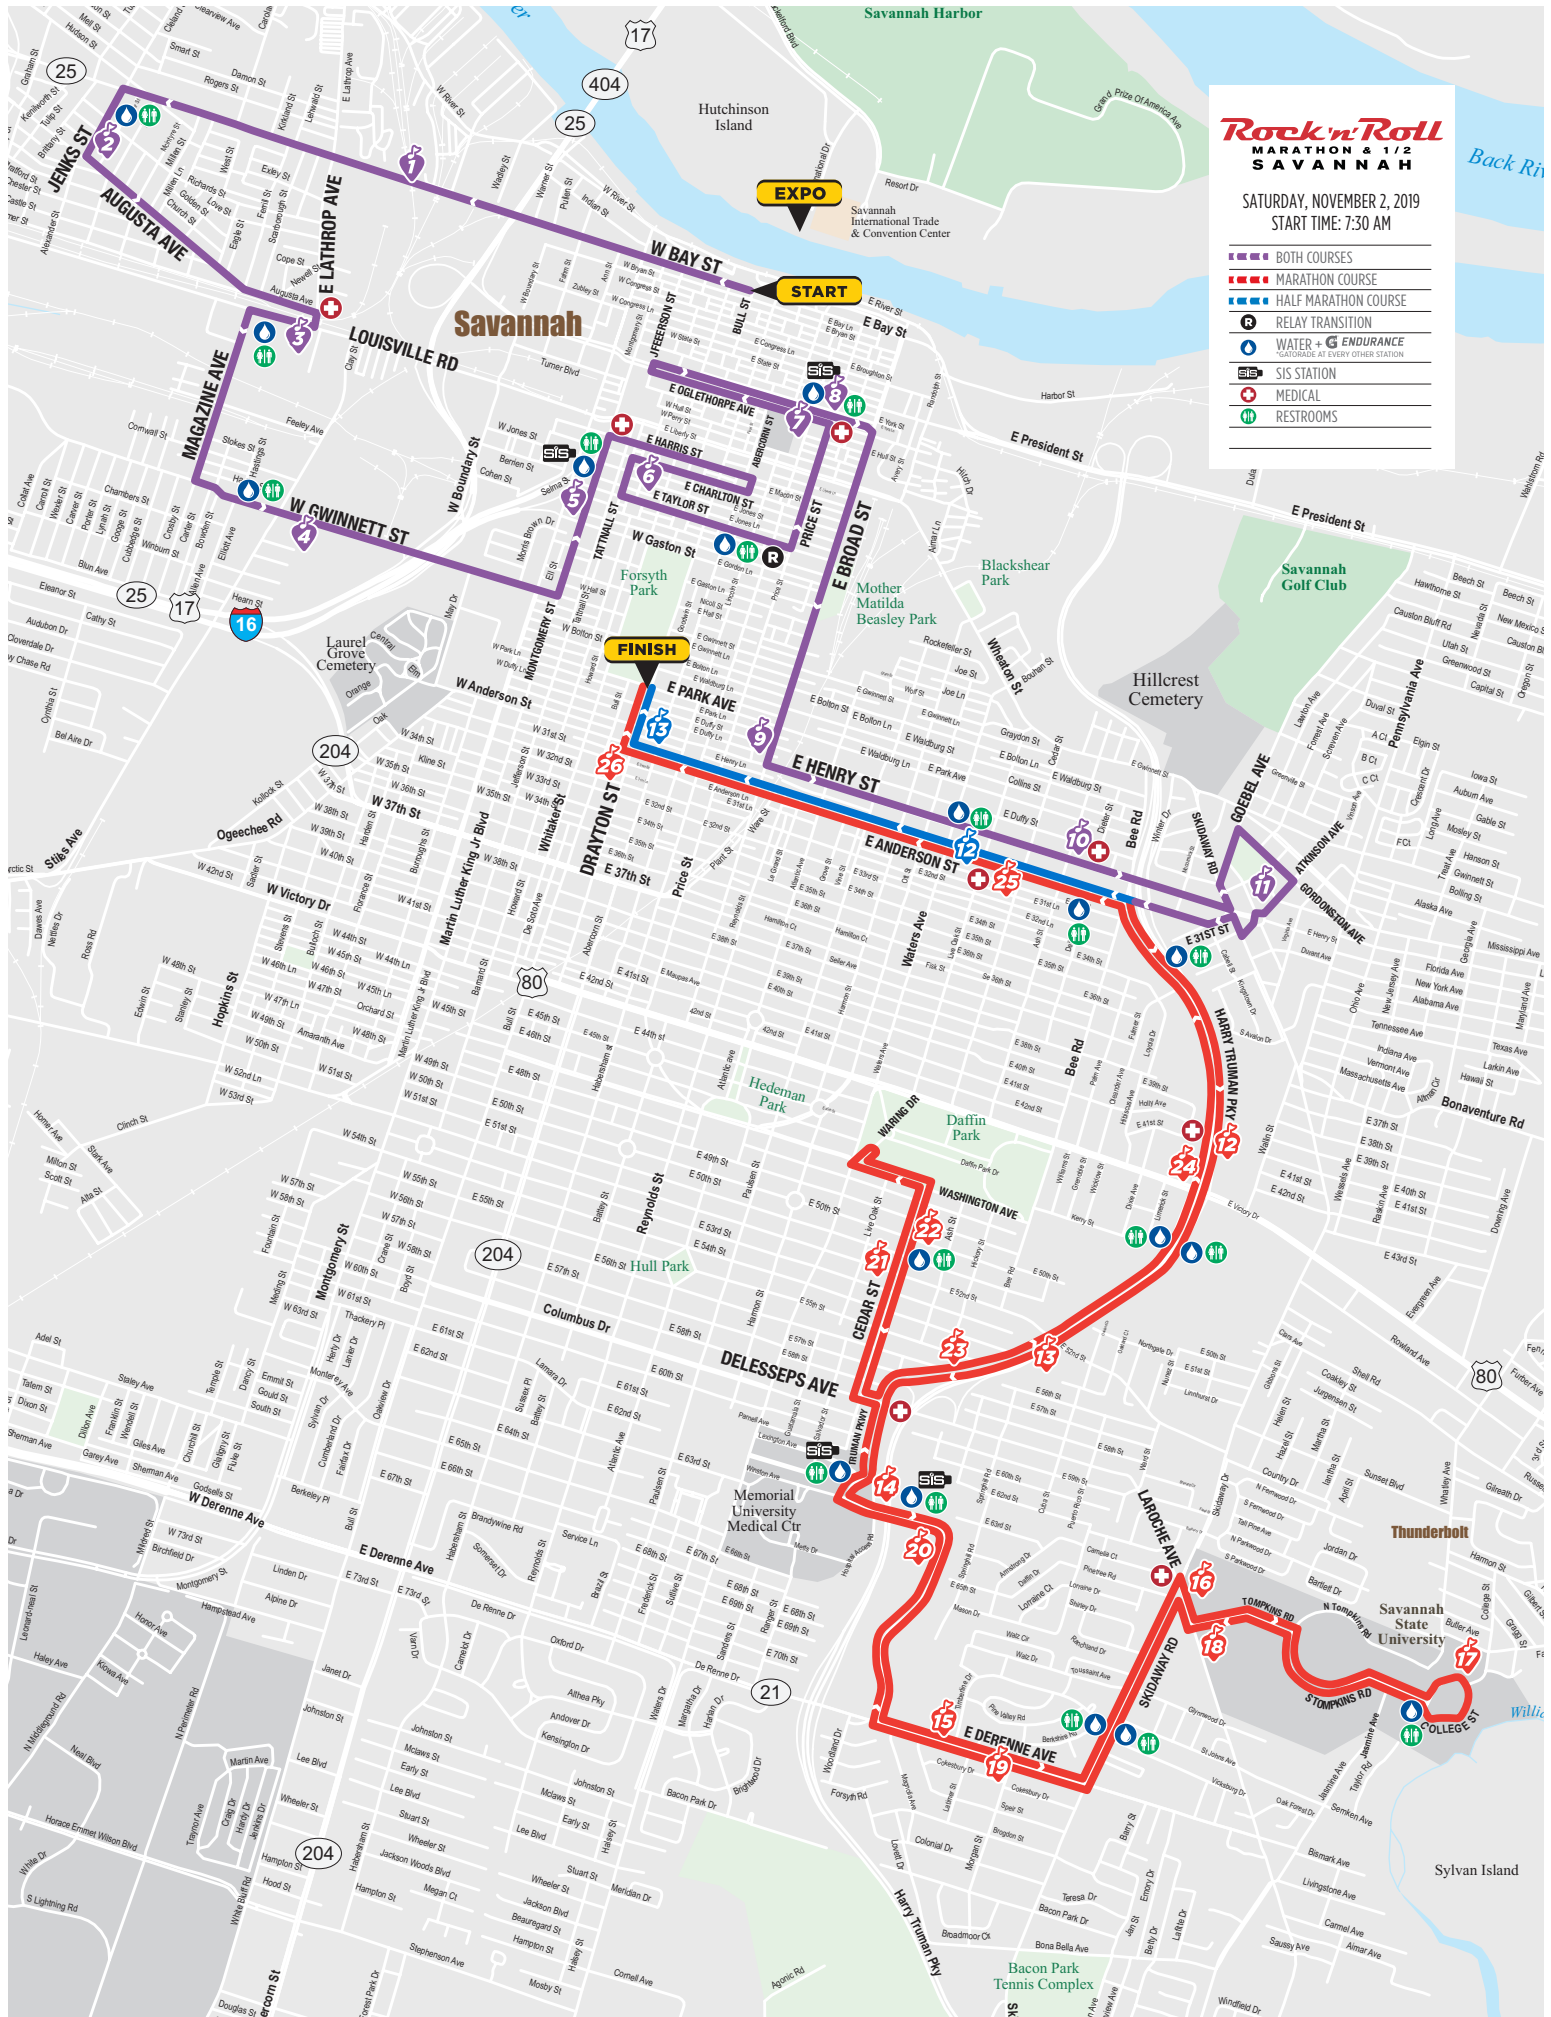

Rock n' Roll MARATHON 1/2 SAVANNAH

SATURDAY, NOVEMBER 2, 2019
 START TIME: 7:30 AM

- BOTH COURSES
- MARATHON COURSE
- HALF MARATHON COURSE
- R RELAY TRANSITION
- WATER + ENDURANCE STATION AT EVERY OTHER STATION
- SIS SIS STATION
- + MEDICAL
- ♻️ RESTROOMS

EXPO

START

FINISH

Sylvan Island