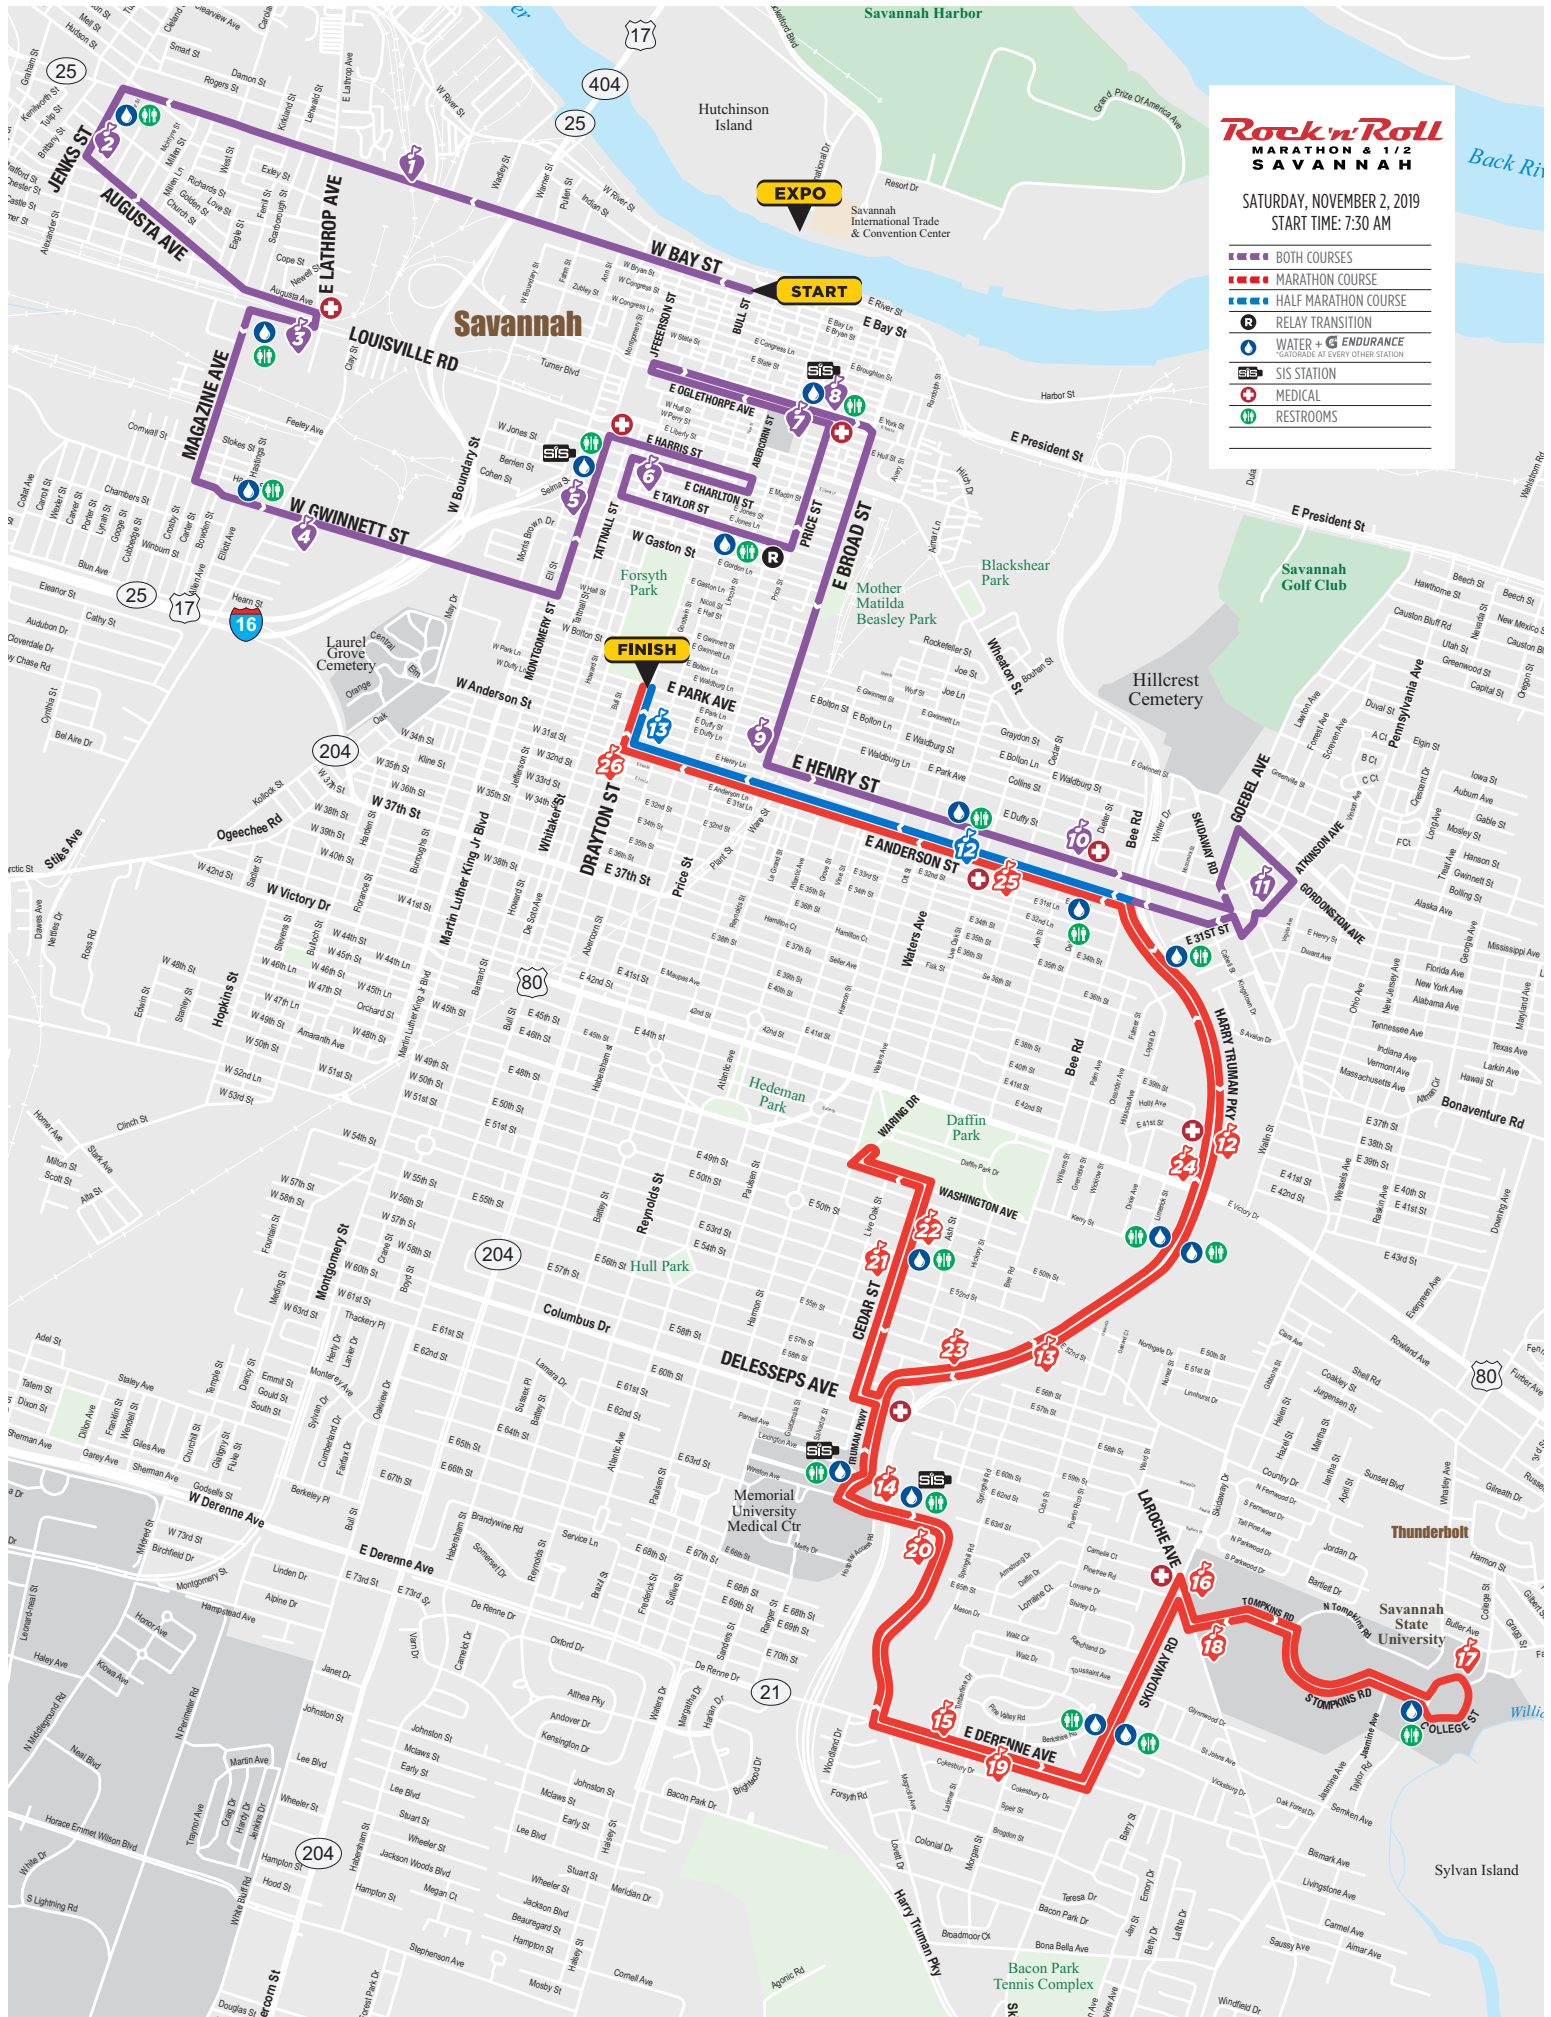

Rock n' Roll MARATHON 5 1/2 SAVANNAH

SATURDAY, NOVEMBER 2, 2019
 START TIME: 7:30 AM

- BOTH COURSES
- MARATHON COURSE
- HALF MARATHON COURSE
- ⊖ RELAY TRANSITION
- ⊕ WATER + ENDURANCE
STATION AT EVERY OTHER STATION
- + SIS STATION
- + MEDICAL
- ⊕ RESTROOMS

EXPO

START

FINISH

Thunderbolt

Savannah State University

Sylvan Island