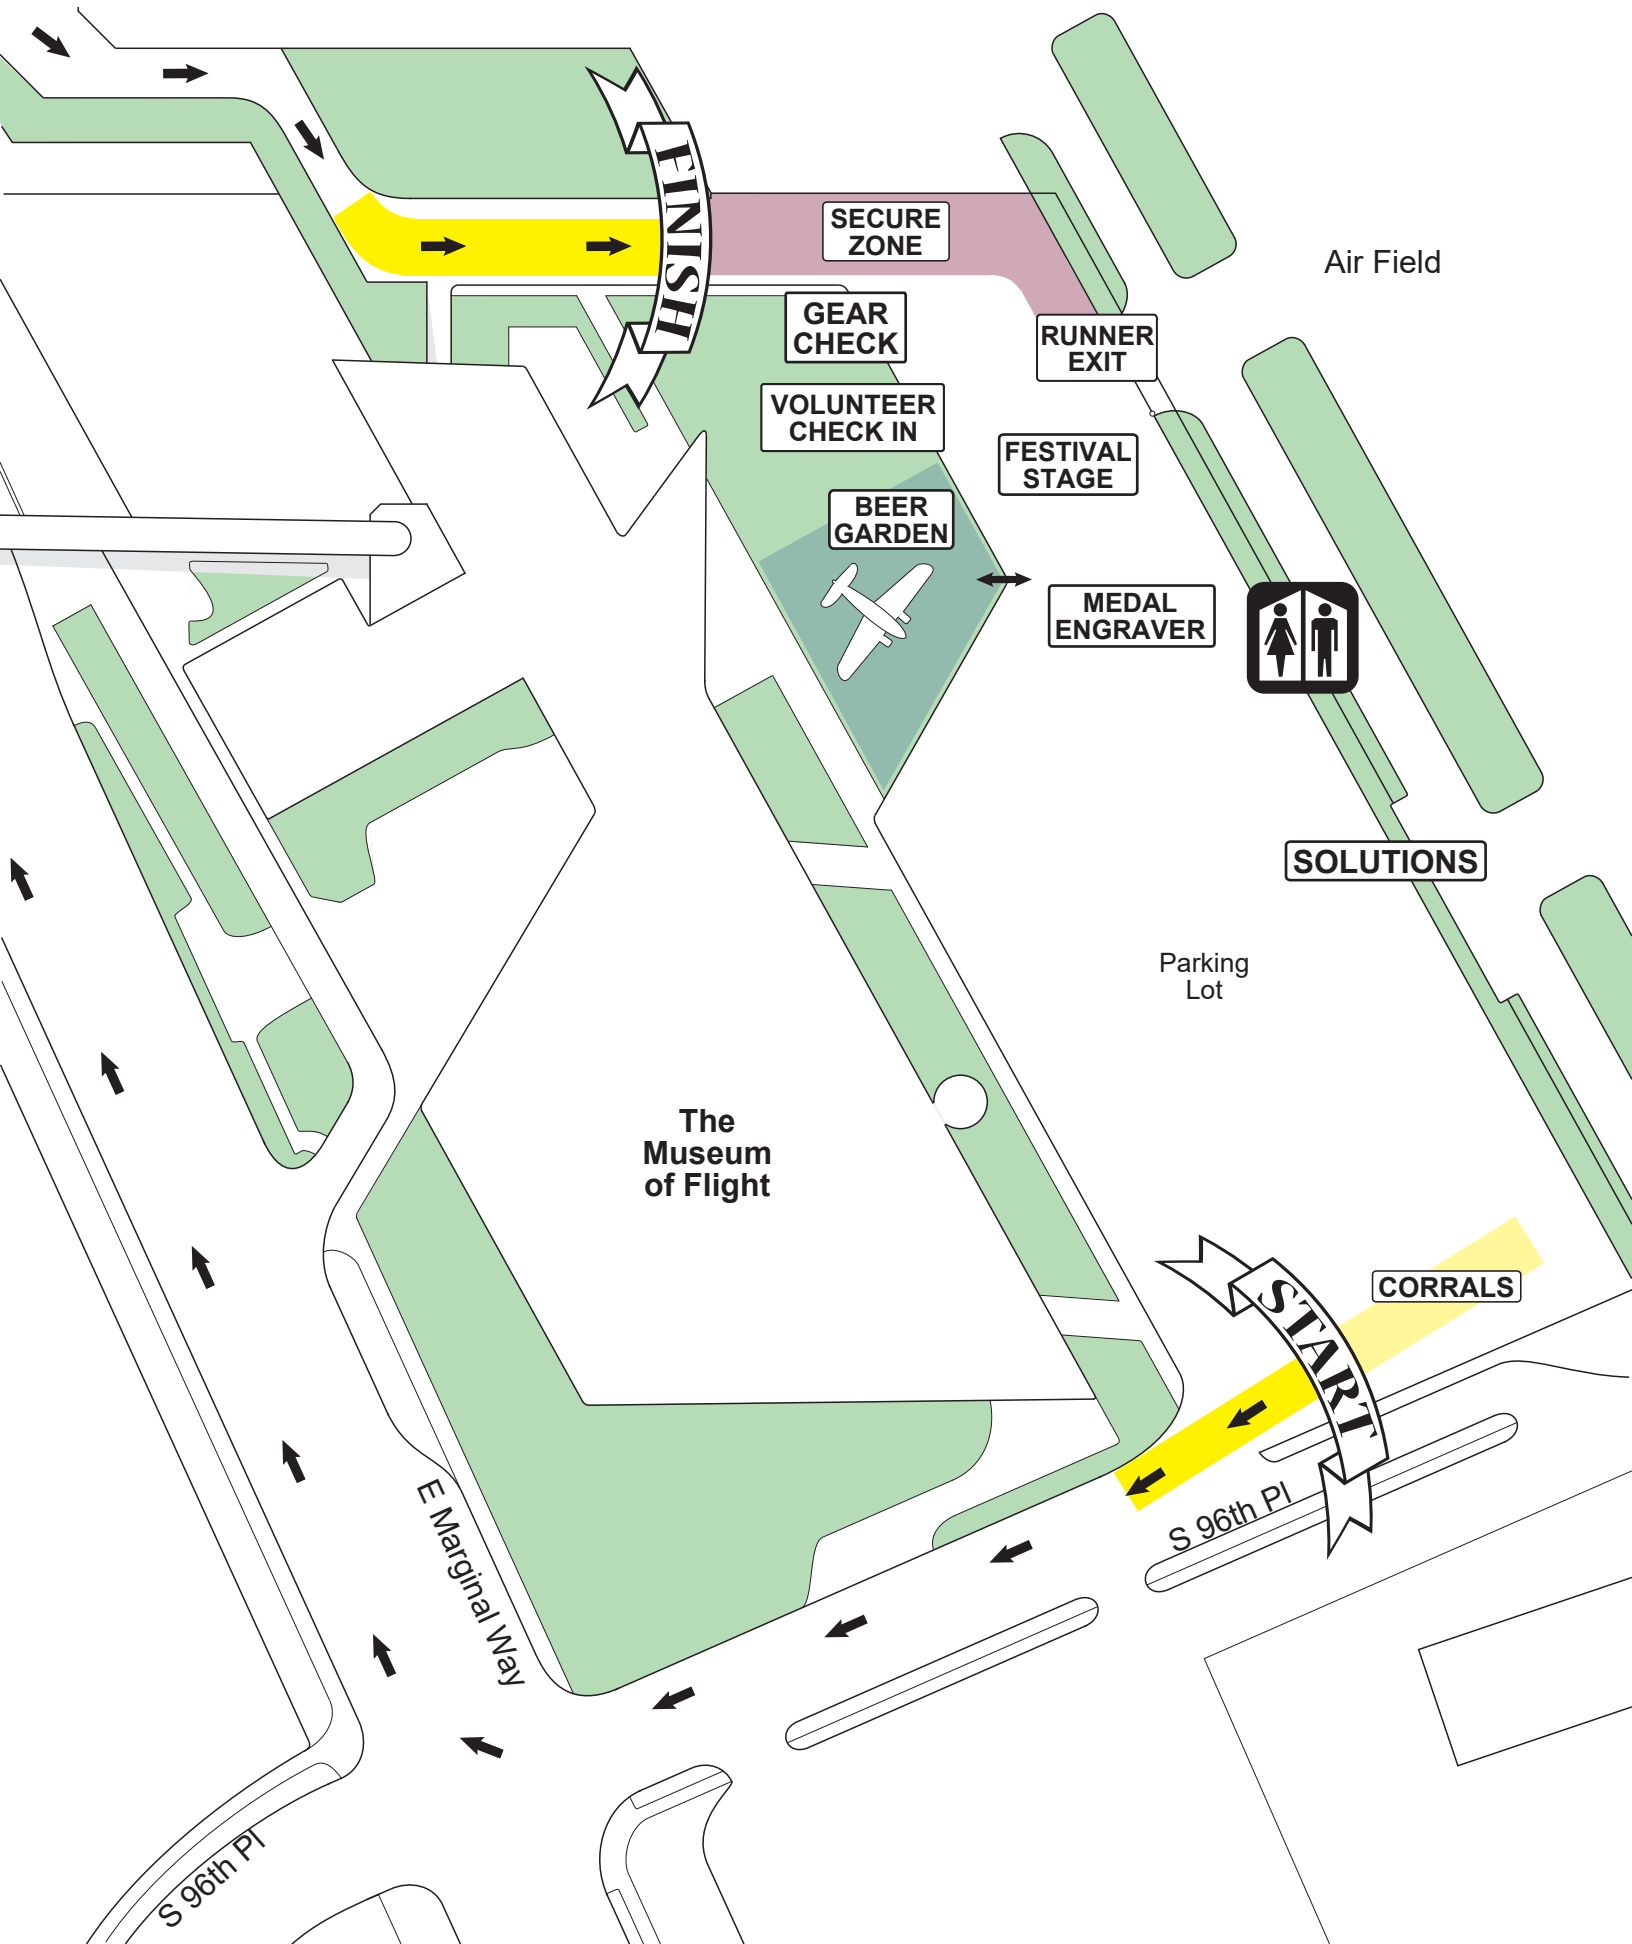

5K START & FINISH MAP

The
Museum
of Flight

E Marginal Way

Parking
Lot

Air Field

S 96th Pl

S 96th Pl

FINISH

START

SECURE
ZONE

GEAR
CHECK

VOLUNTEER
CHECK IN

BEER
GARDEN

RUNNER
EXIT

FESTIVAL
STAGE

MEDAL
ENGRAVER