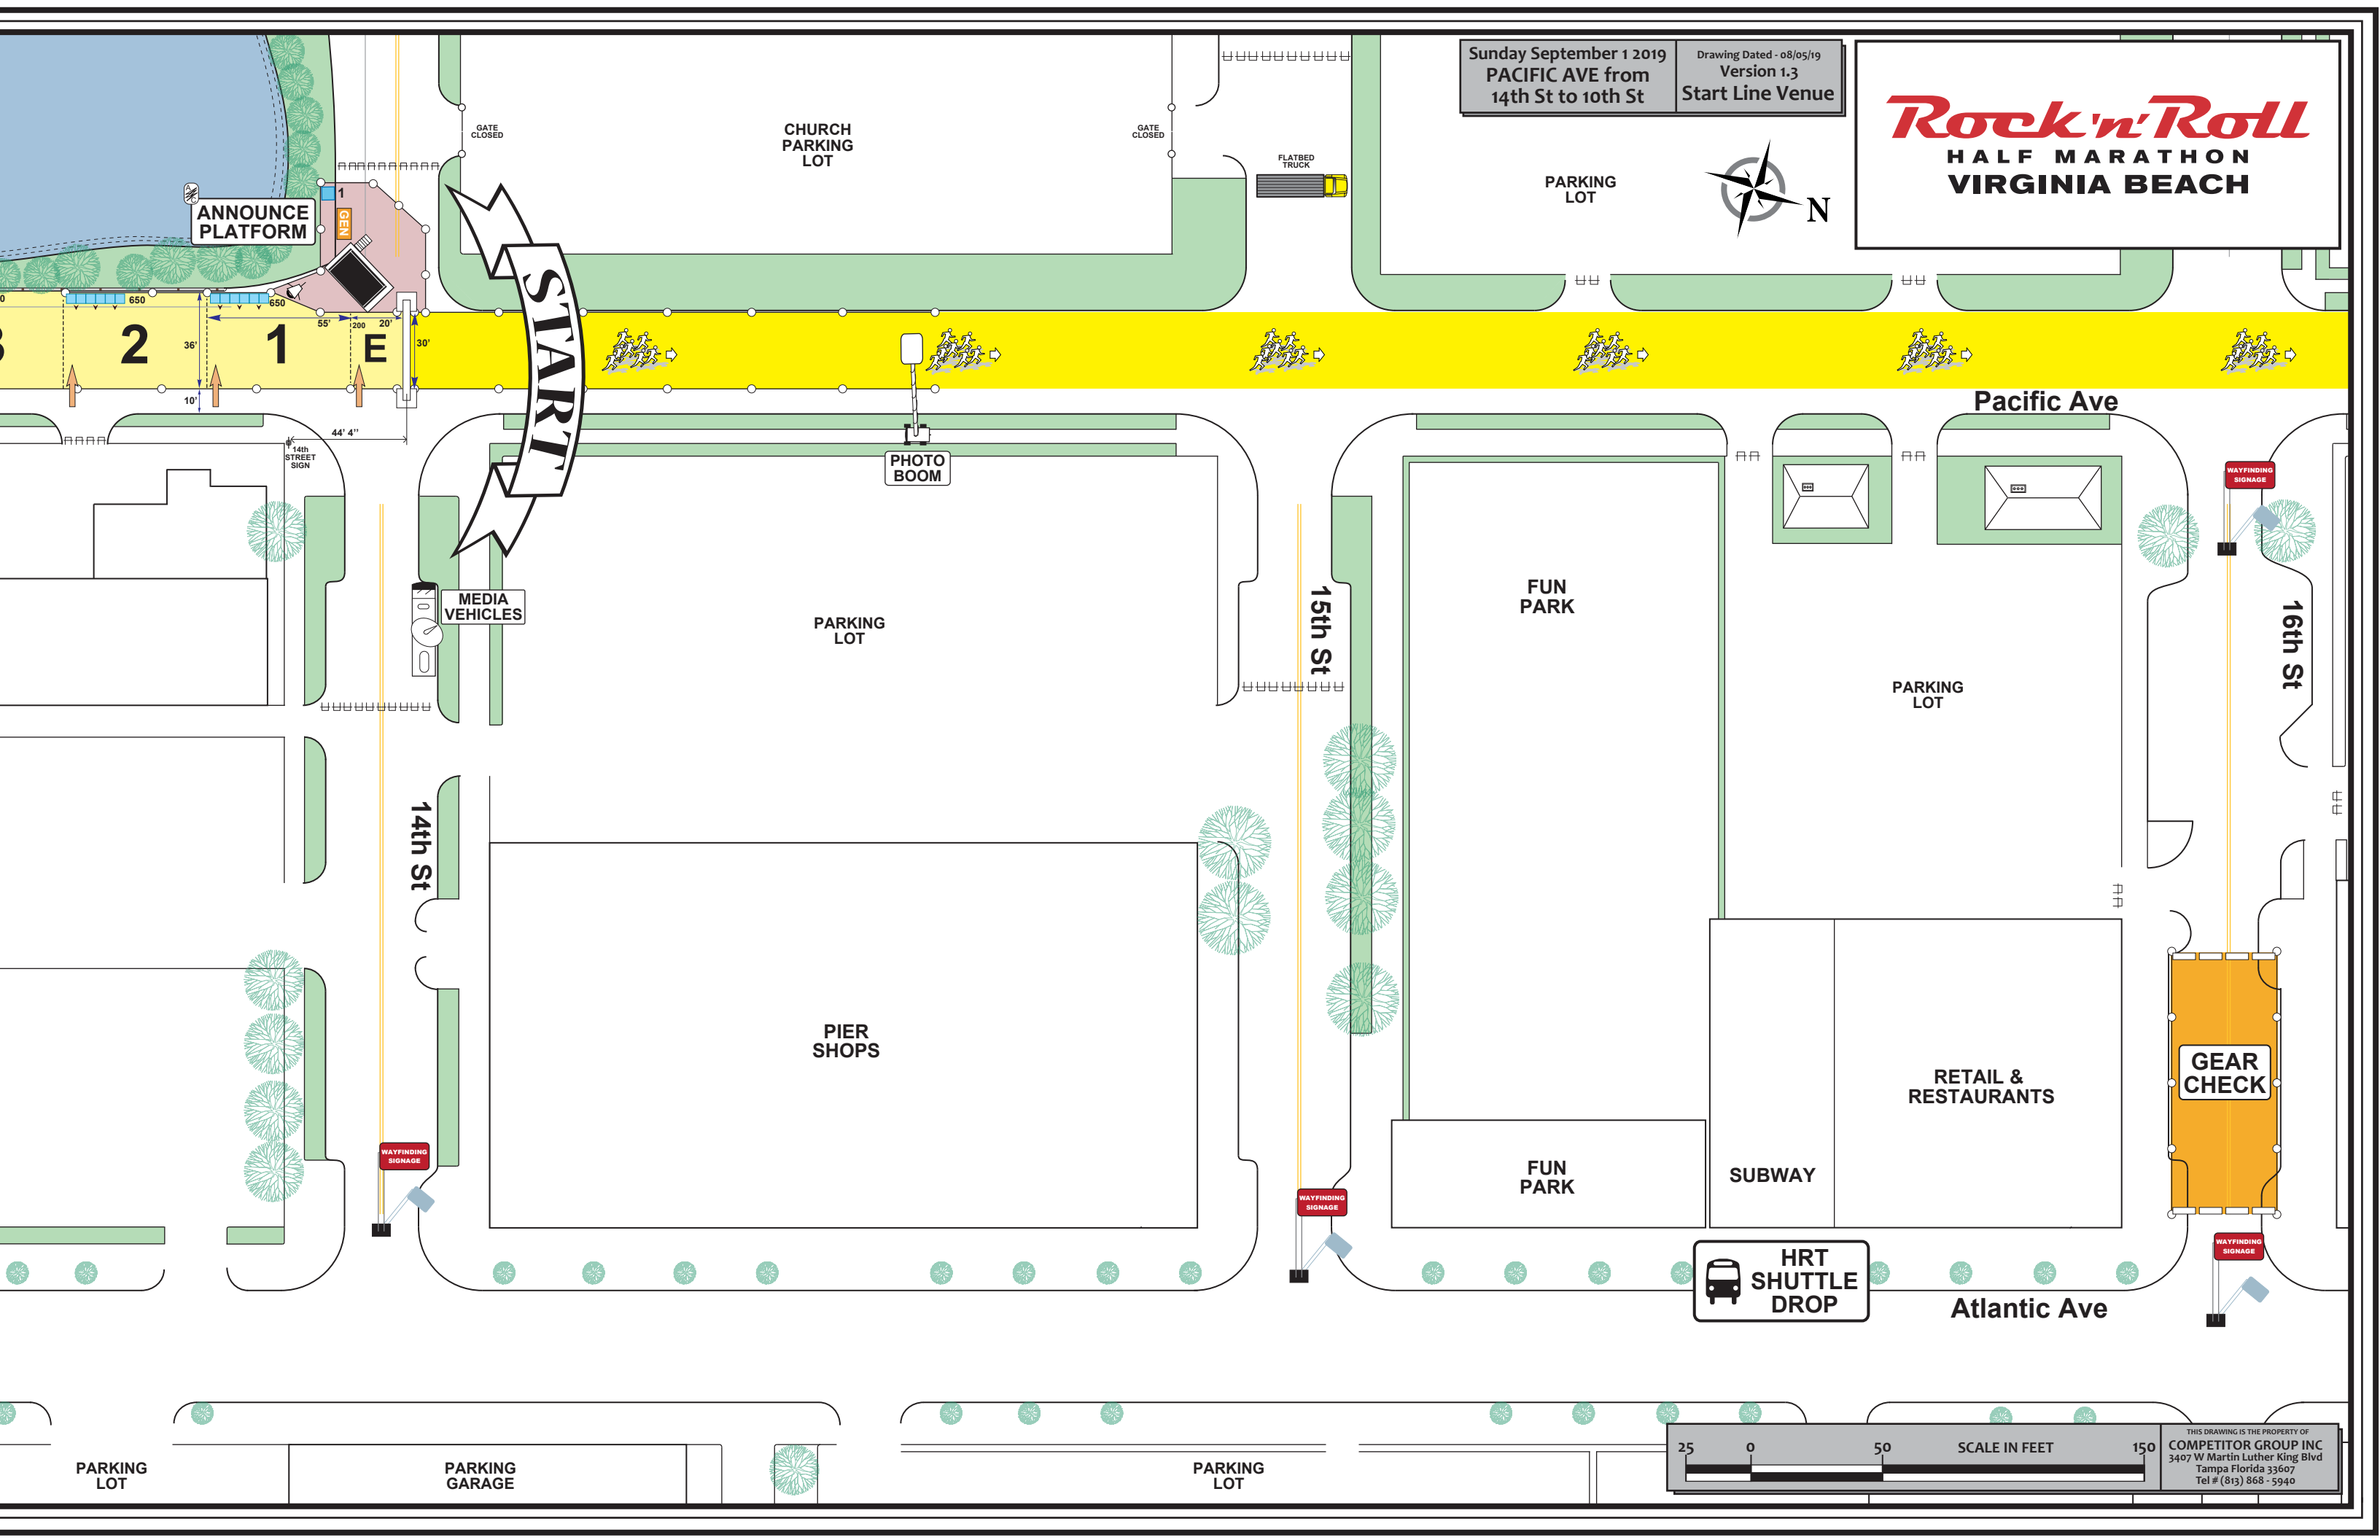

Sunday September 1 2019
PACIFIC AVE from
14th St to 10th St
Drawing Dated - 08/05/19
Version 1.3
Start Line Venue

Rock'n'Roll

HALF MARATHON

VIRGINIA BEACH

HRT
SHUTTLE
DROP

THIS DRAWING IS THE PROPERTY OF
COMPETITOR GROUP INC
3407 W Martin Luther King Blvd
Tampa Florida 33607
Tel # (813) 868 - 5940