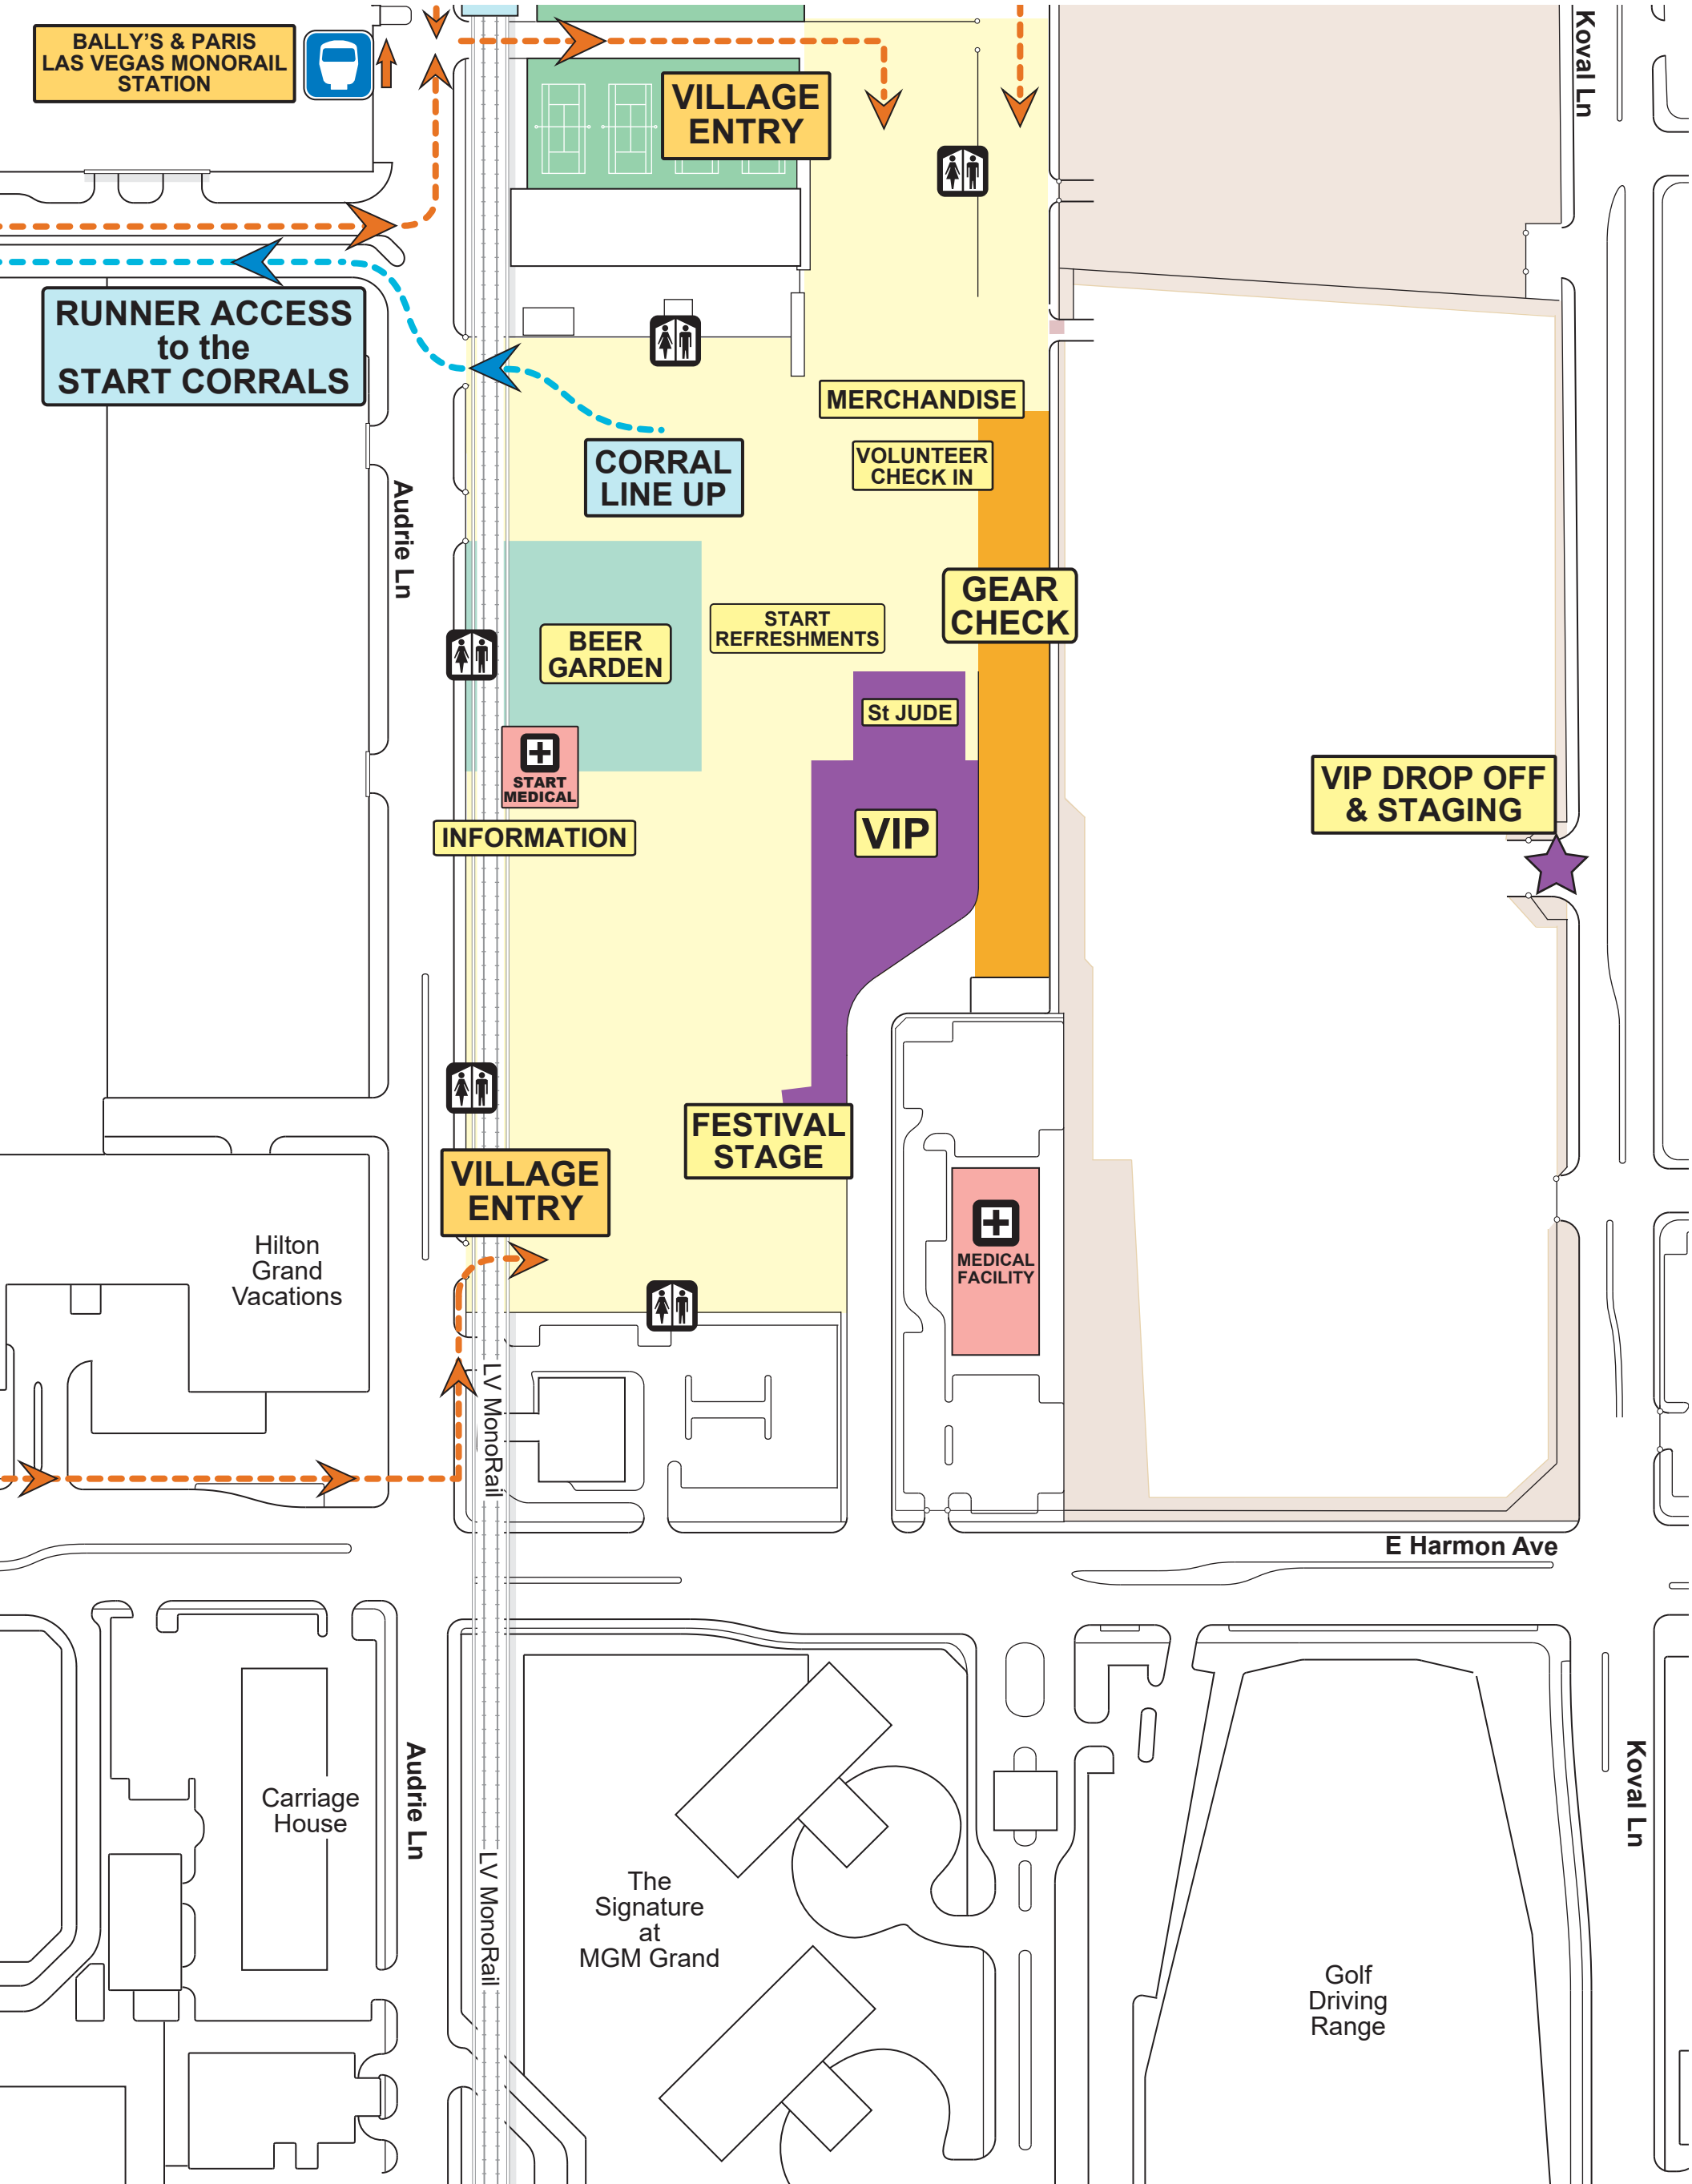

RUNNER ACCESS to the START VILLAGE

Corral Loading Schedule

Blue Corrals Open	3:30pm
Blue Corrals Move to the Start	3:55pm
Green Corrals Open	4:00pm
Wheelchair Start	4:27pm
Green Corrals Move to the Start	4:25pm
Yellow Corrals Open	4:35pm
Blue Corrals Start	4:30pm
Green Corrals Start	4:45pm
Yellow Corrals Move to the Start	4:55pm
Yellow Corrals Start	5:17pm
All across the Start Line	5:45pm

Miracle Mile of Shops

Miracle Mile of Shops

Planet Hollywood Resort & Casino

Harley Davidson Cafe

Travelodge

Chillis

Polo Towers

Marriot Vacation Club

Paris Hotel & Resort

Paris Dr

Paris Dr

Planet Hollywood Alley

S Las Vegas Blvd

Paris Sign

SCHEDULE:

2:00pm: Festival Village opens

4:30pm: Blue Corrals Start

4:45pm: Green Corrals Start

5:17pm: Yellow Corrals Start

Humana

Rock'n'Roll

MARATHON & 1 / 2

L A S V E G A S