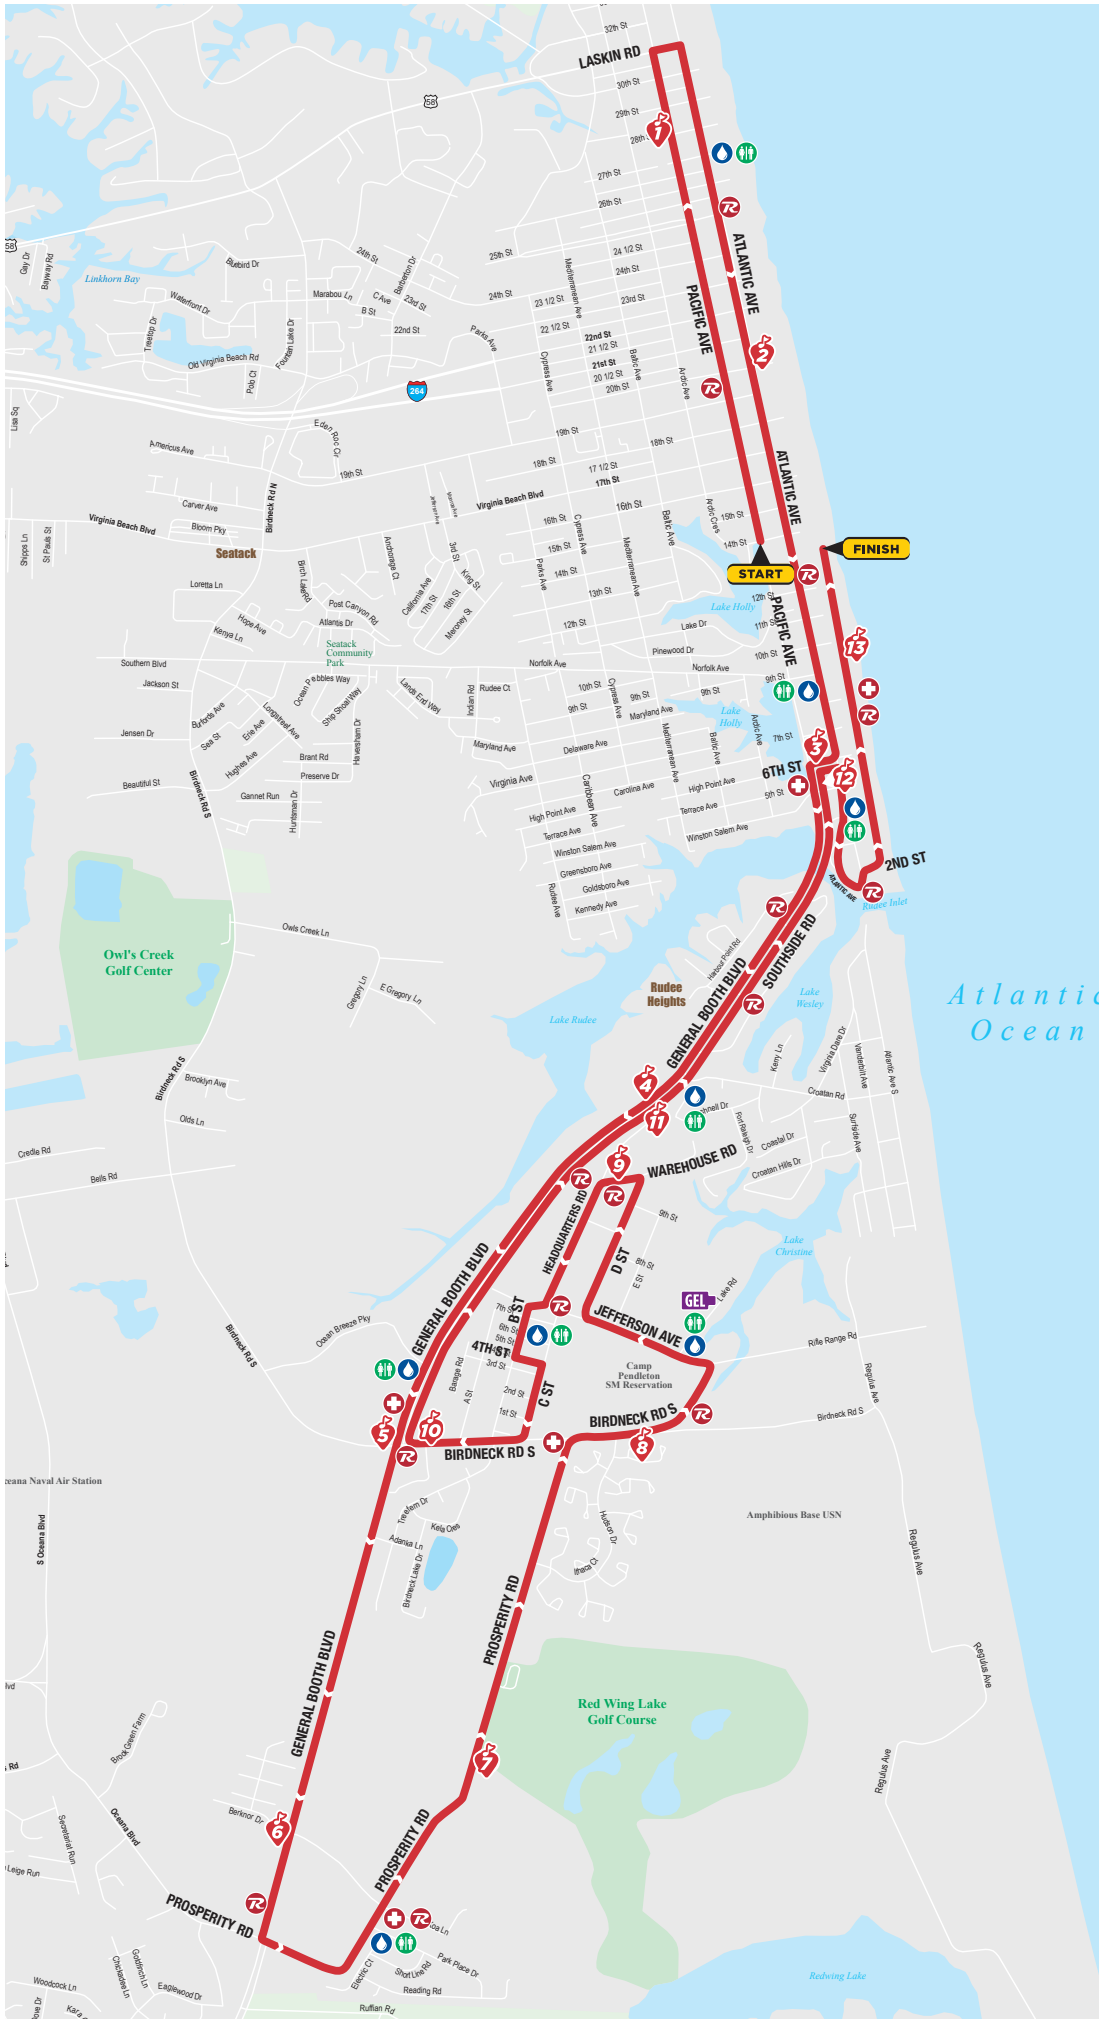

Humana
Rock'n'Roll
HALF MARATHON
VIRGINIA BEACH

SUNDAY, SEPTEMBER 2, 2018
 START TIME: 7:00 AM

-  HALF MARATHON COURSE
-  BAND STAGES
-  WATER + ENDURANCE
AT EVERY OTHER STATION (EVEN NUMBERS ONLY)
-  GEL ENERGY STATION
-  MEDICAL
-  RESTROOMS

SUBJECT TO CHANGE

Atlantic Ocean